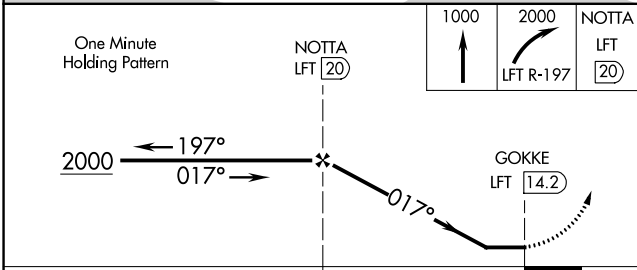

CATEGORY	A	B	C	D
CIRCLING	600-1	584 (600-1)	700-2 684 (700-2)	NA