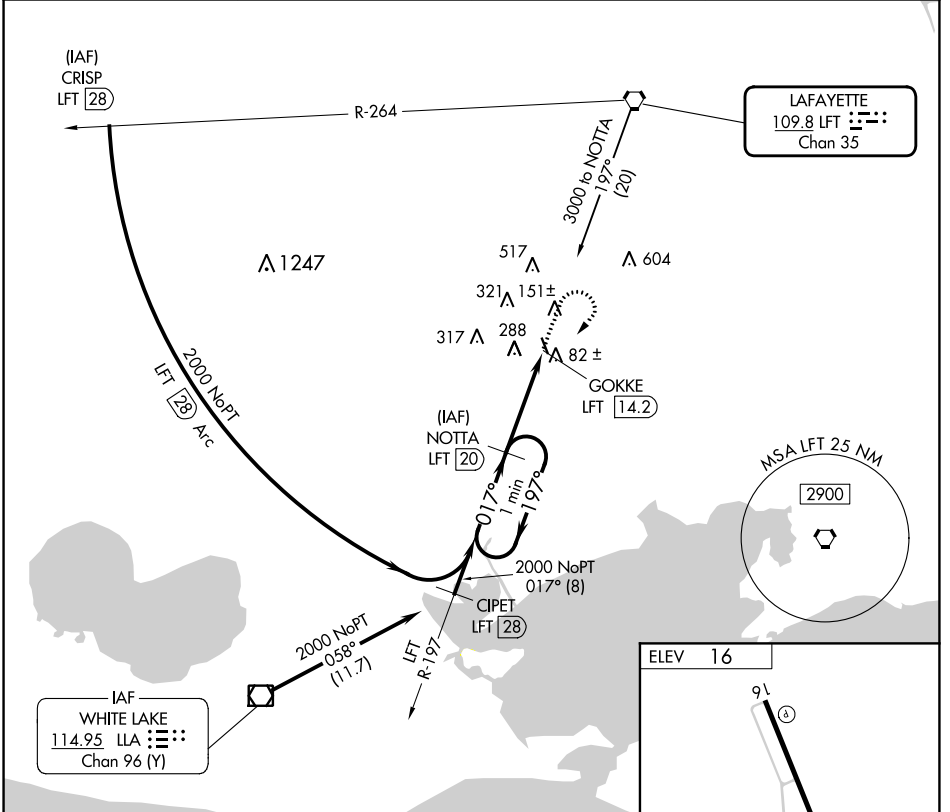

VORTAC LFT 109.8 Chan 35	APP CRS 017°	Rwy Idg TDZE Apt Elev N/A N/A 16
--	------------------------	--

VOR/DME-B

ABBEVILLE CHRIS CRUSTA MEML (1YA)

NA	When local altimeter setting not received, use New Iberia altimeter setting and increase all MDA 40 feet.	MISSED APPROACH: Climb to 1000, then climbing right turn to 2000 via LFT R-197 to NOTTA/LFT 20 DME and hold.
-----------	---	--

AWOS-3PT 118.875	LAFAYETTE APP CON * 121.1 268.7	GCO 135.075	UNICOM 122.8 (CTAF) 0
----------------------------	---	-----------------------	--

SC-4, 31 OCT 2024 to 28 NOV 2024

SC-4, 31 OCT 2024 to 28 NOV 2024

CATEGORY	A	B	C	D
CIRCLING	600-1	584 (600-1)	700-2 684 (700-2)	NA