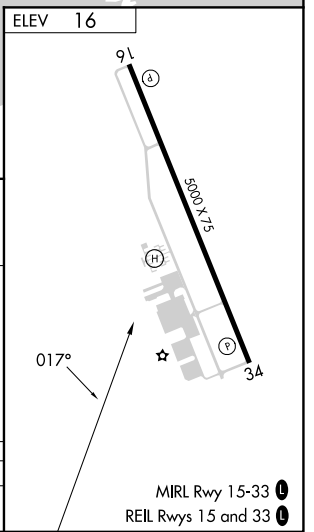

CATEGORY	A	B	C	D
CIRCLING	600-1	584 (600-1)	700-2 684 (700-2)	NA