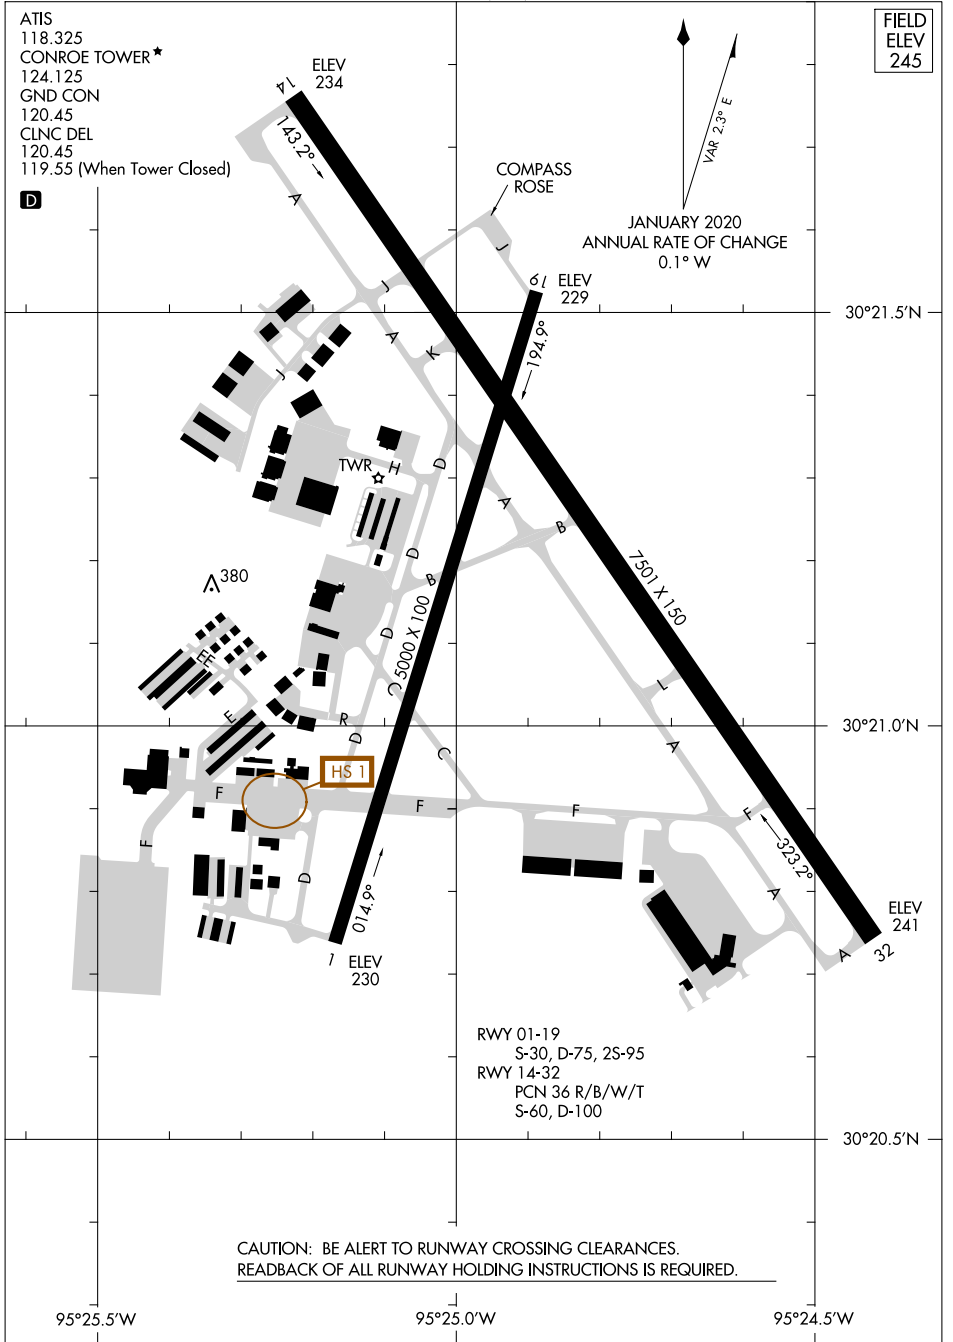

21336

AIRPORT DIAGRAM

CONROE/NORTH HOUSTON RGNL (C̄XO)

AL-5573 (FAA)

HOUSTON, TEXAS

AIRPORT DIAGRAM

21336

CONROE/NORTH HOUSTON RGNL (C̄XO)

HOUSTON, TEXAS