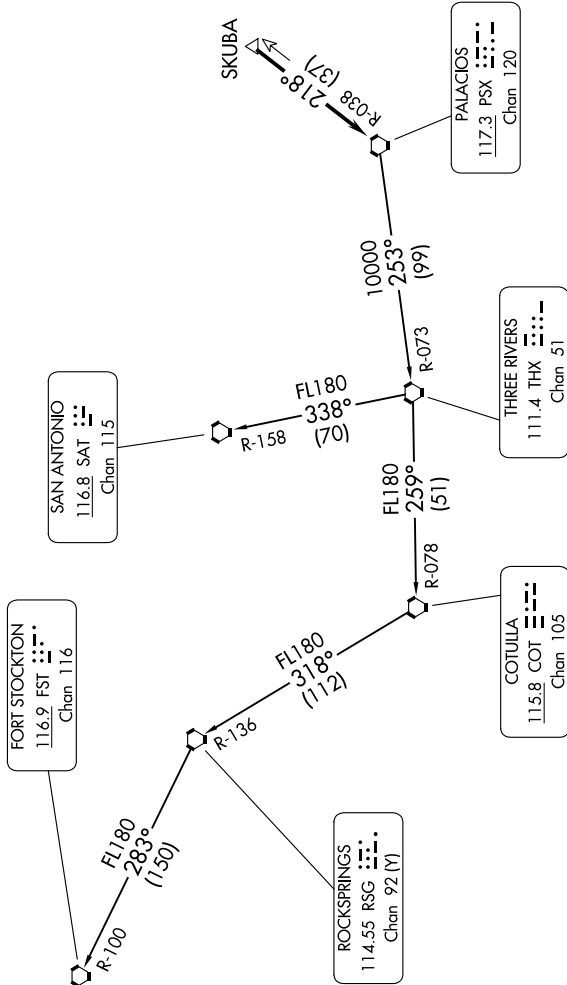

PALACIOS THREE DEPARTURE

TOP ALTITUDE:
ASSIGNED BY ATC

RADAR and DME required.

TAKEOFF MINIMUMS
Rwys 1, 14, 19, 32: Standard.

(CONTINUED ON FOLLOWING PAGE)

NOTE: Chart not to scale.

PALACIOS THREE DEPARTURE