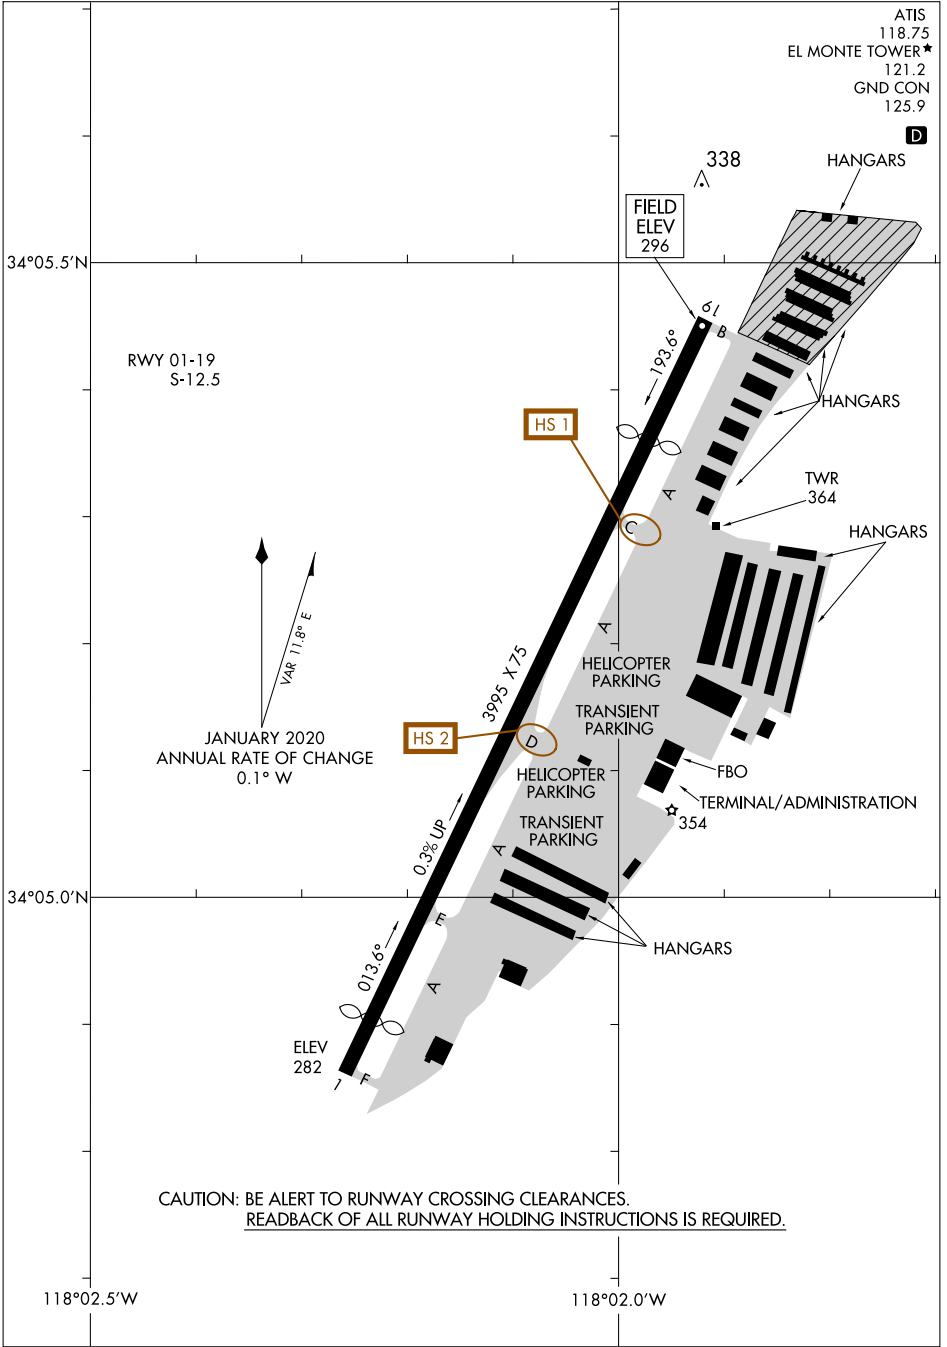

ATIS 118.75  
 EL MONTE TOWER★ 121.2  
 GND CON 125.9  
D

**CAUTION: BE ALERT TO RUNWAY CROSSING CLEARANCES.  
READBACK OF ALL RUNWAY HOLDING INSTRUCTIONS IS REQUIRED.**

SW-3, 31 OCT 2024 to 28 NOV 2024

SW-3, 31 OCT 2024 to 28 NOV 2024