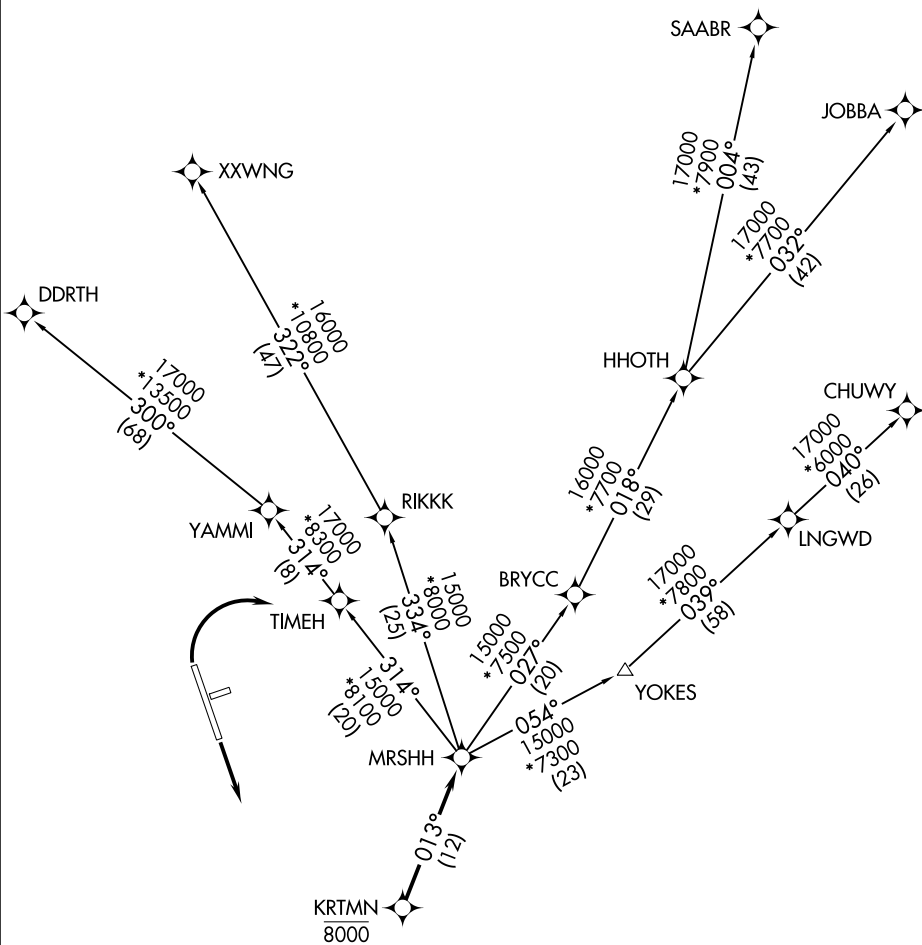

(MRS HH2.MRSHH) 21224

# MRS HH TWO DEPARTURE (RNAV)

AL-5677 (FAA)

NORTHERN COLORADO RGNL (F'NL)

FORT COLLINS/LOVELAND, COLORADO

CLNC DEL  
120.25  
DENVER DEP CON  
134.85 251.125

**TOP ALTITUDE:  
FL230**

SW-1, 31 OCT 2024 to 28 NOV 2024

SW-1, 31 OCT 2024 to 28 NOV 2024

# MRS HH TWO DEPARTURE (RNAV)

(MRS HH2.MRSHH) 31DEC20

FORT COLLINS/LOVELAND, COLORADO

NORTHERN COLORADO RGNL (F'NL)