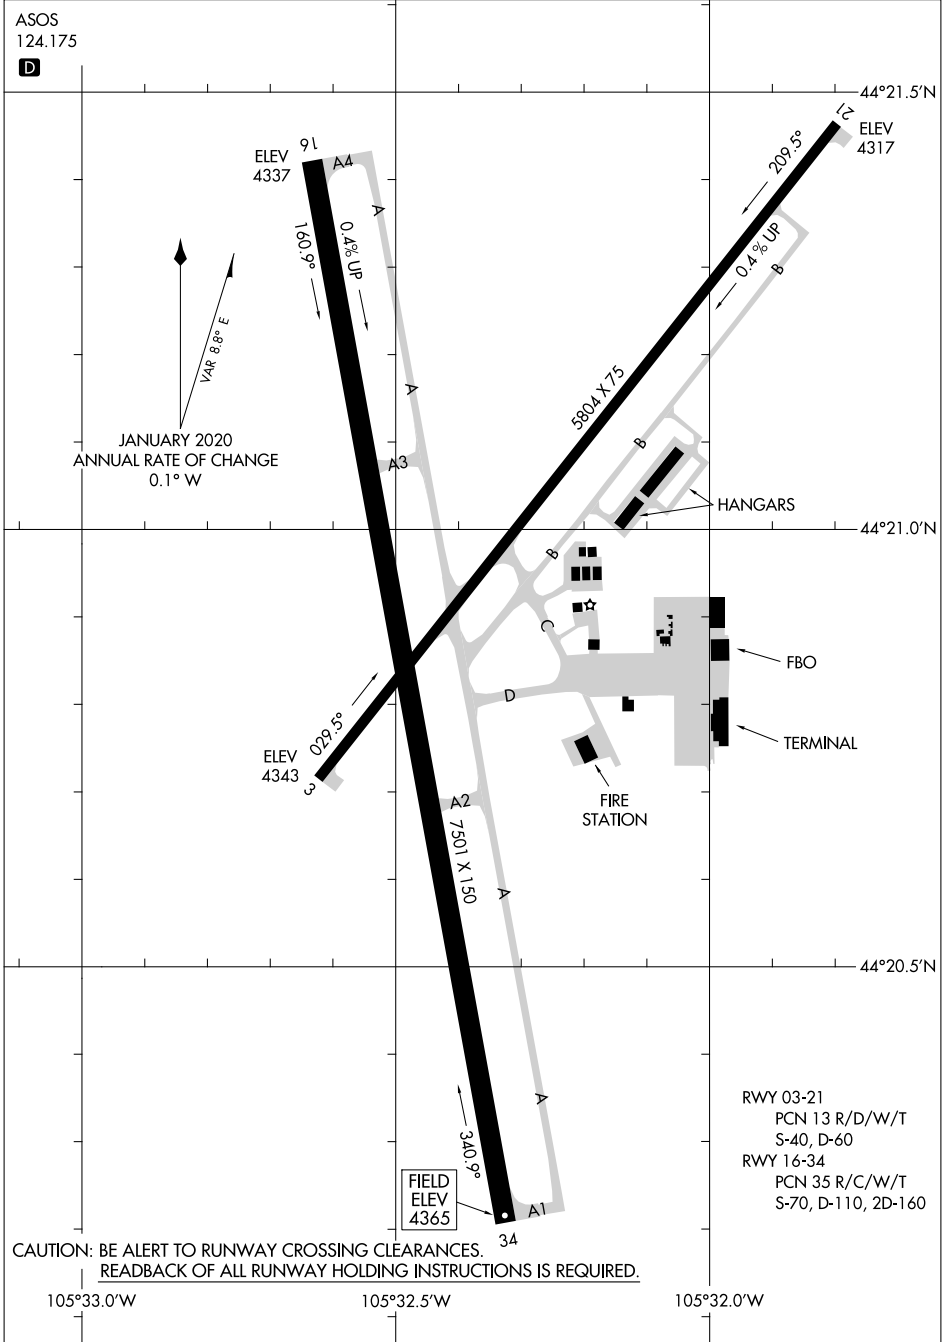

21168

AIRPORT DIAGRAM

NORTHEAST WYOMING RGNL (GCC)
GILLETTE, WYOMING

AL-5728 (FAA)

ASOS
124.175

D

NW-1, 31 OCT 2024 to 28 NOV 2024

NW-1, 31 OCT 2024 to 28 NOV 2024

CAUTION: BE ALERT TO RUNWAY CROSSING CLEARANCES.
READBACK OF ALL RUNWAY HOLDING INSTRUCTIONS IS REQUIRED.

105°33.0'W

105°32.5'W

105°32.0'W

AIRPORT DIAGRAM

21168

GILLETTE, WYOMING
NORTHEAST WYOMING RGNL (GCC)