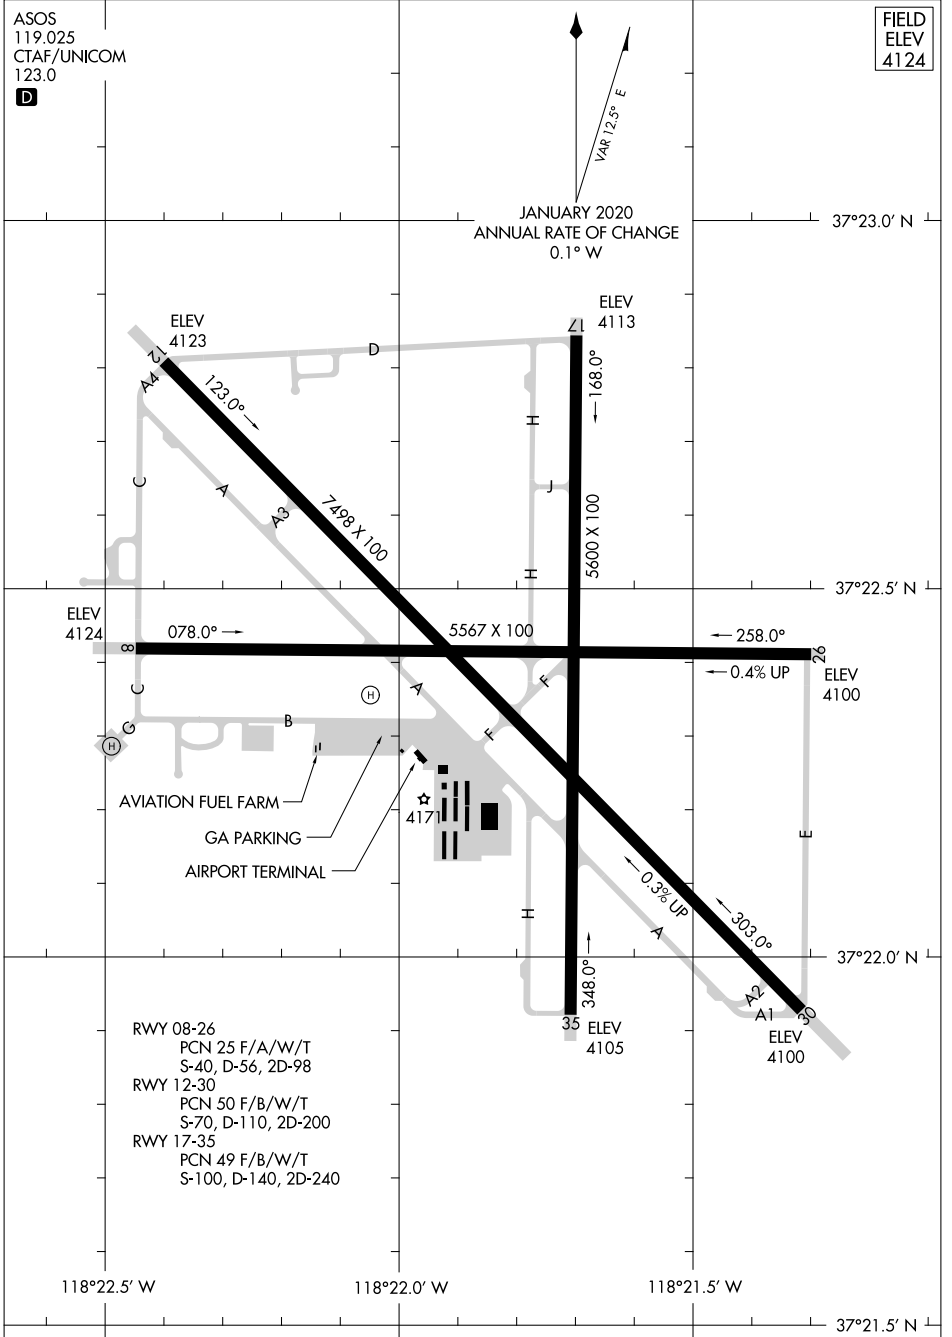

24193

AIRPORT DIAGRAM

AL-5737 (FAA)

BISHOP (BIH)
BISHOP, CALIFORNIA

ASOS
119.025
CTAF/UNICOM
123.0

FIELD
ELEV
4124

JANUARY 2020
ANNUAL RATE OF CHANGE
0.1° W

SW-2, 31 OCT 2024 to 28 NOV 2024

SW-2, 31 OCT 2024 to 28 NOV 2024

AIRPORT DIAGRAM

24193

BISHOP, CALIFORNIA
BISHOP (BIH)