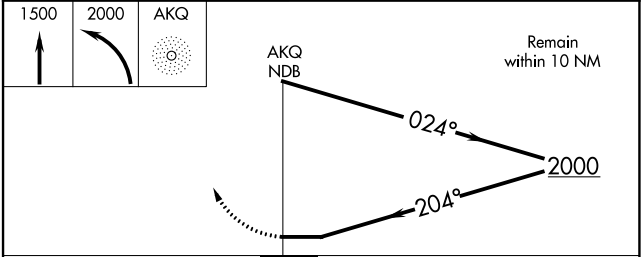

WAKEFIELD, VIRGINIA

AL-5781 (FAA)

23278

NDB AKQ	APP CRS	Rwy Idg	3866
274	204°	TDZE	110
		Apt Elev	111

NDB RWY 20

WAKEFIELD MUNI (AKQ)

NA Procedure NA at night.	MISSED APPROACH: Climb to 1500 then climbing left turn to 2000 direct AKQ NDB and hold.
------------------------------	---

ASOS 128.325	NORFOLK APP CON 127.9 269.425	UNICOM 122.8 (CTAF)
------------------------	---	-------------------------------

NE-3, 31 OCT 2024 to 28 NOV 2024

NE-3, 31 OCT 2024 to 28 NOV 2024

ELEV 111	TDZE 110
----------	----------