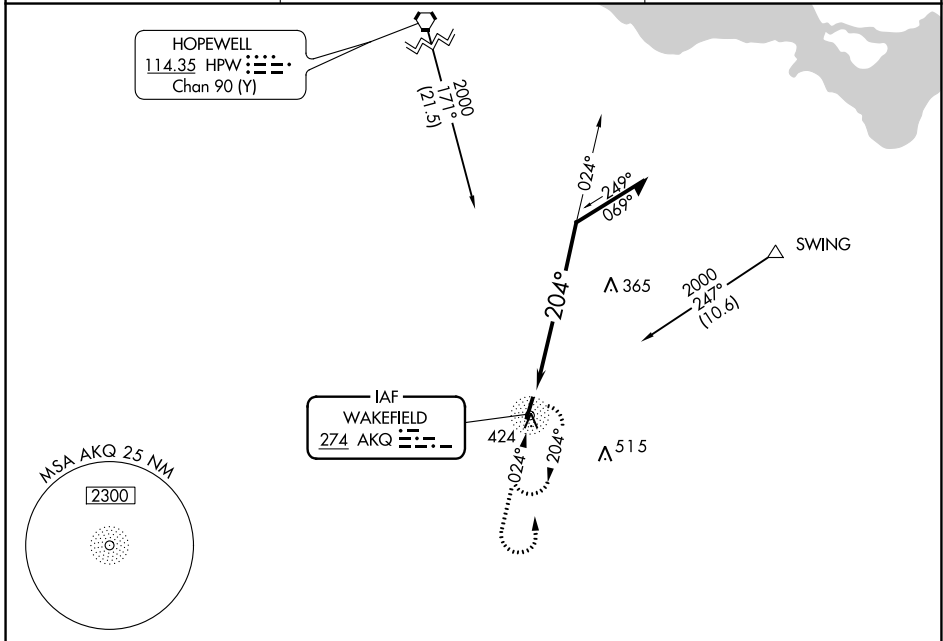

WAKEFIELD, VIRGINIA

AL-5781 (FAA)

23278

NDB AKQ	APP CRS	Rwy Idg	3866
274	204°	TDZE	110
		Apt Elev	111

NDB RWY 20

WAKEFIELD MUNI (AKQ)

NA Procedure NA at night.	MISSED APPROACH: Climb to 1500 then climbing left turn to 2000 direct AKQ NDB and hold.
------------------------------	---

ASOS 128.325	NORFOLK APP CON 127.9 269.425	UNICOM 122.8 (CTAF)
------------------------	---	-------------------------------

NE-3, 31 OCT 2024 to 28 NOV 2024

NE-3, 31 OCT 2024 to 28 NOV 2024

ELEV 111	TDZE 110
----------	----------

CATEGORY	A	B	C	D
S-20		1120-3	1010 (1100-3)	
CIRCLING		1120-3	1009 (1100-3)	

WAKEFIELD, VIRGINIA
Amdt 5 17AUG17

36°59'N-77°00'W

WAKEFIELD MUNI (AKQ)
NDB RWY 20