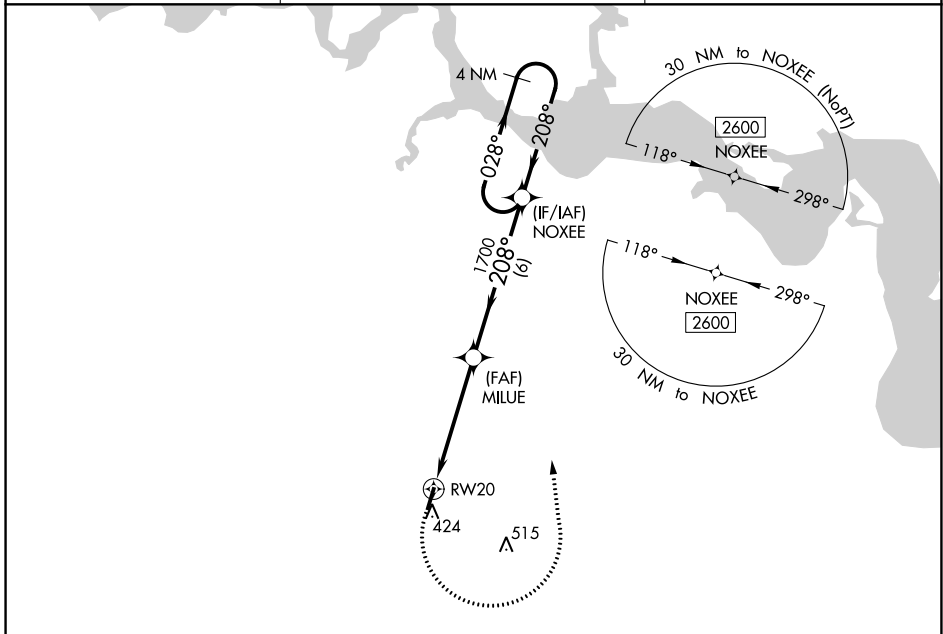

APP CRS 208°	Rwy Idg 3866
	TDZE 110
	Apt Elev 111

RNAV (GPS) RWY 20

WAKEFIELD MUNI (AKQ)

	DME/DME RNP-0.3 NA. Procedure NA at night.	MISSED APPROACH: Climbing left turn 2600 direct NOXEE and hold.
--	---	--

ASOS 128.325	NORFOLK APP CON 127.9 269.425	UNICOM 122.8 (CTAF)
------------------------	---	-------------------------------

NE-3, 31 OCT 2024 to 28 NOV 2024

NE-3, 31 OCT 2024 to 28 NOV 2024