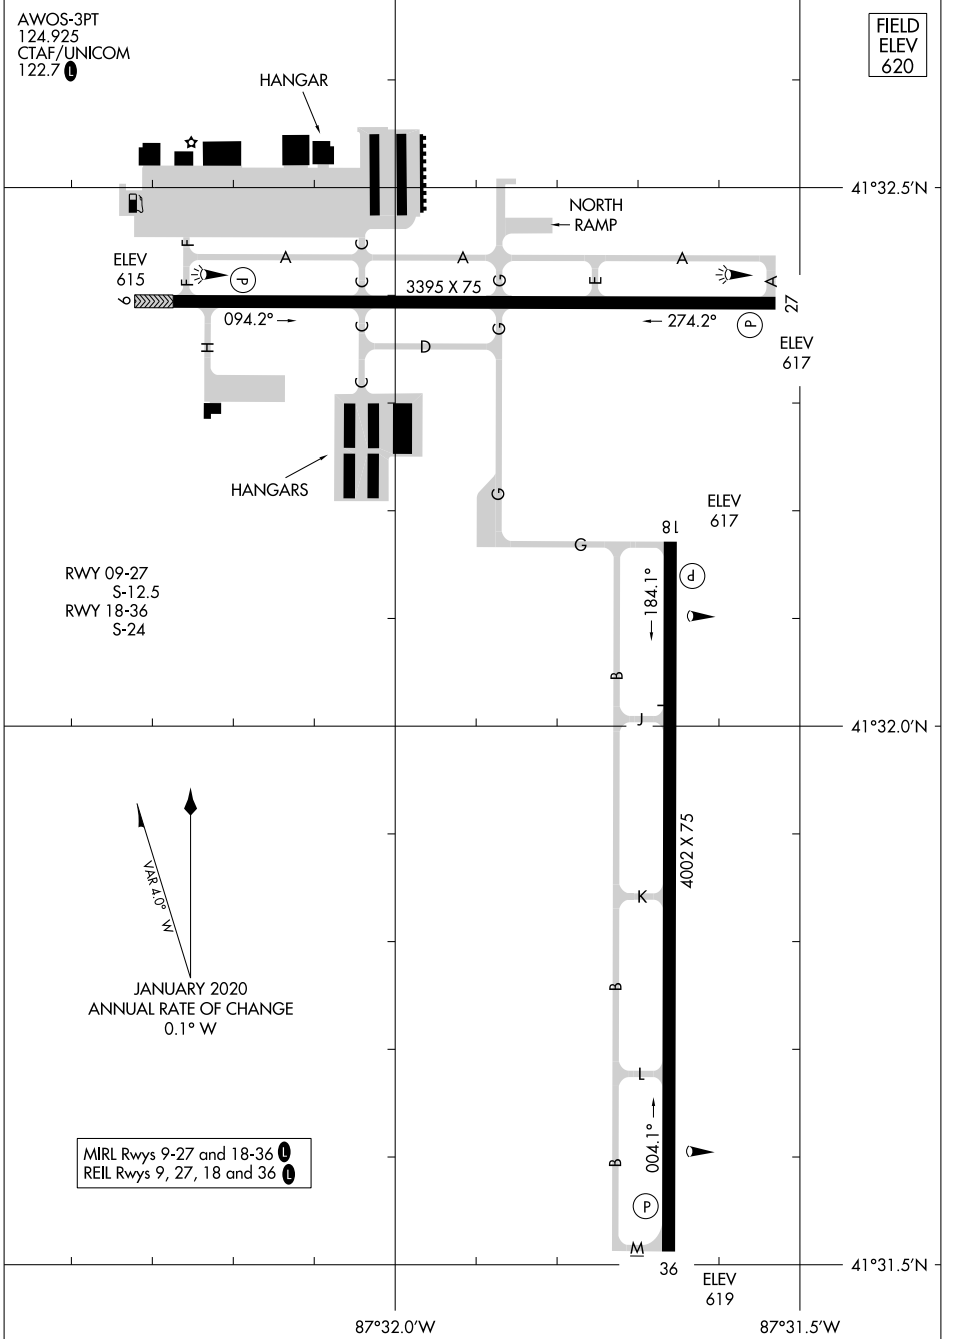

24305

AIRPORT DIAGRAM

AL-5826 (FAA)

LANSING MUNI (IGQ)
CHICAGO, ILLINOIS

AWOS-3PT
124.925
CTAF/UNICOM
122.7

FIELD
ELEV
620

EC-3, 31 OCT 2024 to 28 NOV 2024

EC-3, 31 OCT 2024 to 28 NOV 2024

AIRPORT DIAGRAM

24305

CHICAGO, ILLINOIS
LANSING MUNI (IGQ)