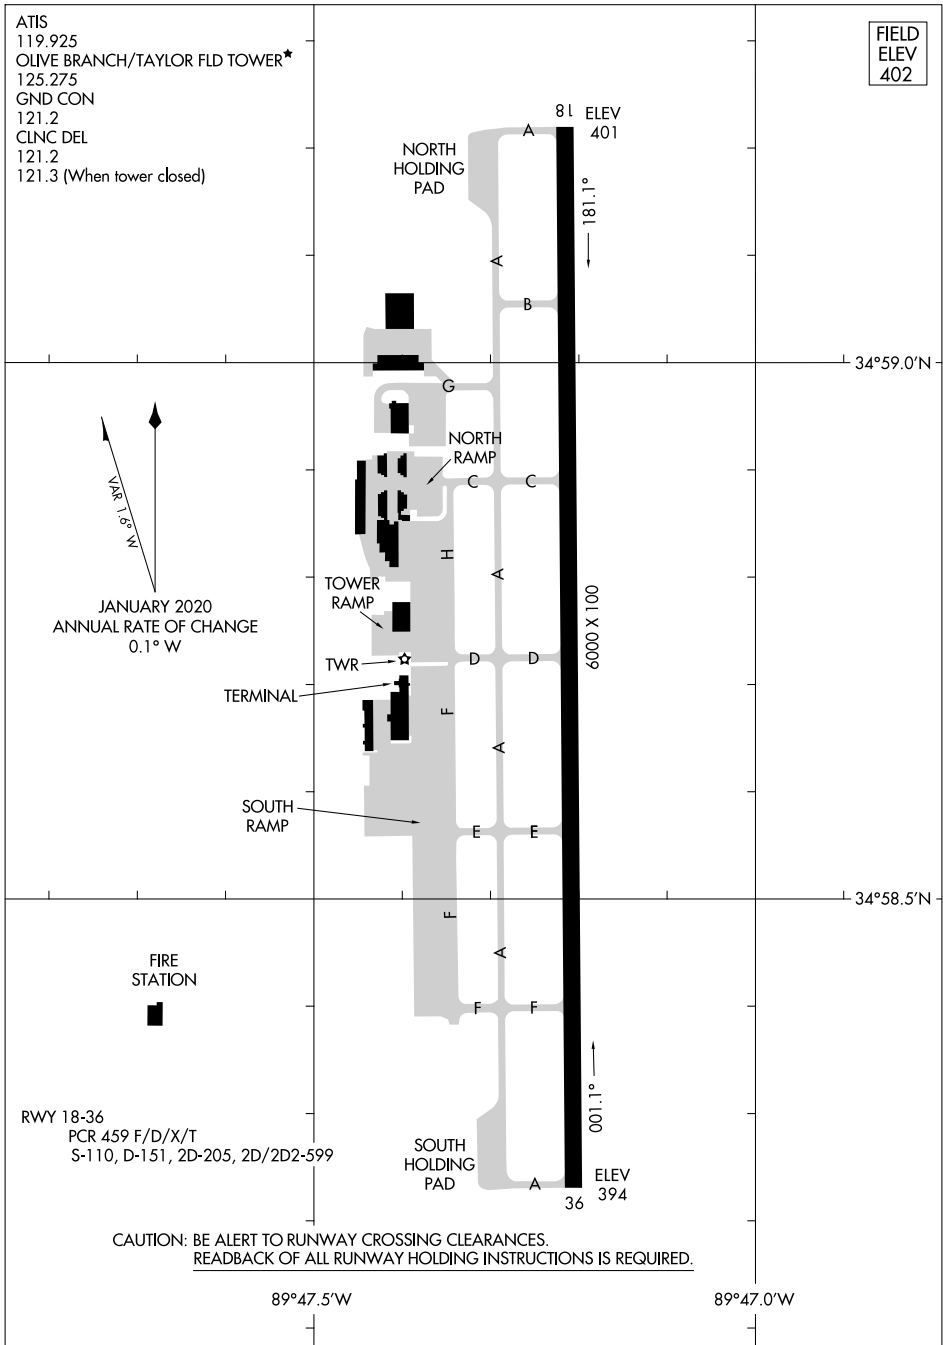

23110

# AIRPORT DIAGRAM

AL-5883 (FAA)

OLIVE BRANCH/TAYLOR FLD (OLV)  
OLIVE BRANCH, MISSISSIPPI

ATIS  
 119.925  
 OLIVE BRANCH/TAYLOR FLD TOWER\*  
 125.275  
 GND CON  
 121.2  
 CLNC DEL  
 121.2  
 121.3 (When tower closed)

FIELD ELEV 402
----------------------

SC-4, 31 OCT 2024 to 28 NOV 2024

SC-4, 31 OCT 2024 to 28 NOV 2024

CAUTION: BE ALERT TO RUNWAY CROSSING CLEARANCES.  
 READBACK OF ALL RUNWAY HOLDING INSTRUCTIONS IS REQUIRED.

# AIRPORT DIAGRAM

23110

OLIVE BRANCH, MISSISSIPPI  
OLIVE BRANCH/TAYLOR FLD (OLV)