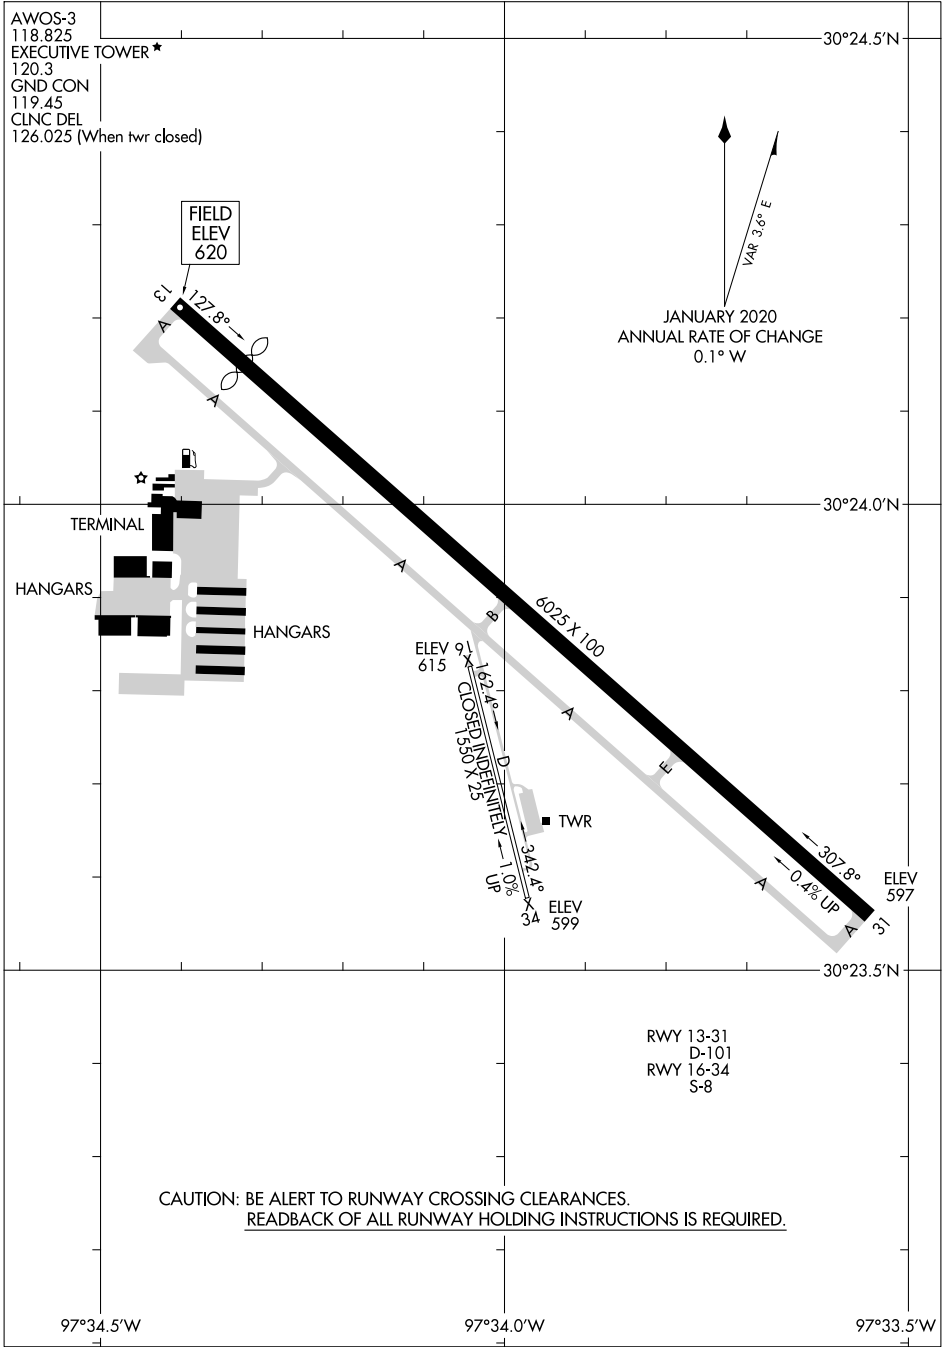

23222

AIRPORT DIAGRAM

AL-5891 (FAA)

AUSTIN EXEC (EDC)

AUSTIN, TEXAS

SC-3, 31 OCT 2024 to 28 NOV 2024

SC-3, 31 OCT 2024 to 28 NOV 2024

AIRPORT DIAGRAM

23222

AUSTIN, TEXAS

AUSTIN EXEC (EDC)