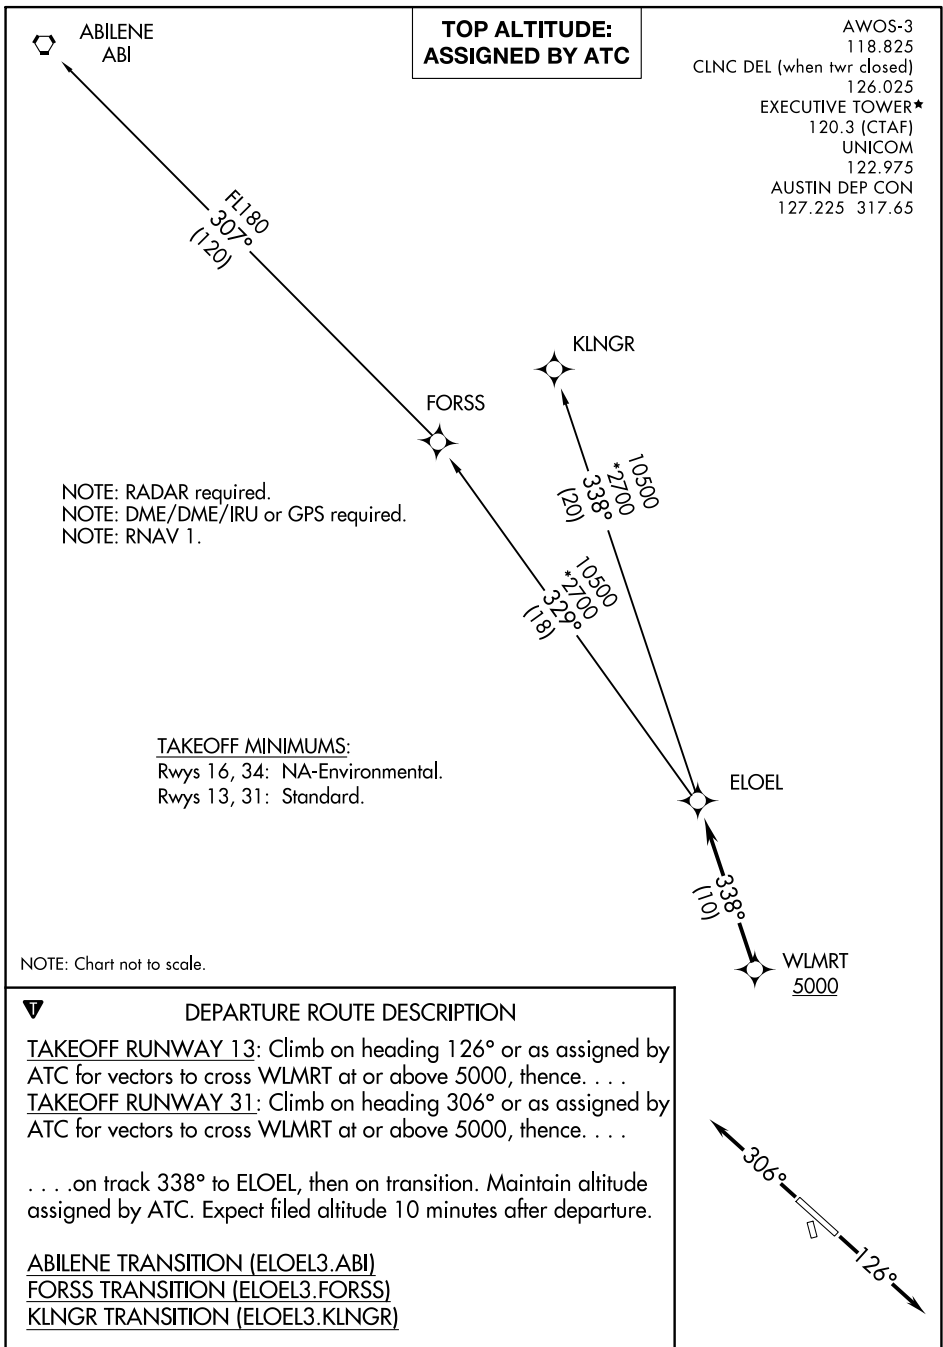

ELOEL THREE DEPARTURE (RNAV)

AUSTIN, TEXAS

SC-3, 31 OCT 2024 to 28 NOV 2024

SC-3, 31 OCT 2024 to 28 NOV 2024

NOTE: Chart not to scale.

DEPARTURE ROUTE DESCRIPTION

TAKEOFF RUNWAY 13: Climb on heading 126° or as assigned by ATC for vectors to cross WLMRT at or above 5000, thence. . . .

TAKEOFF RUNWAY 31: Climb on heading 306° or as assigned by ATC for vectors to cross WLMRT at or above 5000, thence. . . .

. . . on track 338° to ELOEL, then on transition. Maintain altitude assigned by ATC. Expect filed altitude 10 minutes after departure.

ABILENE TRANSITION (ELOEL3.ABI)
FORSS TRANSITION (ELOEL3.FORSS)
KLNGR TRANSITION (ELOEL3.KLNGR)

ELOEL THREE DEPARTURE (RNAV)

(ELOEL3.ELOEL) 22APR21

AUSTIN, TEXAS
AUSTIN EXEC (EDC)