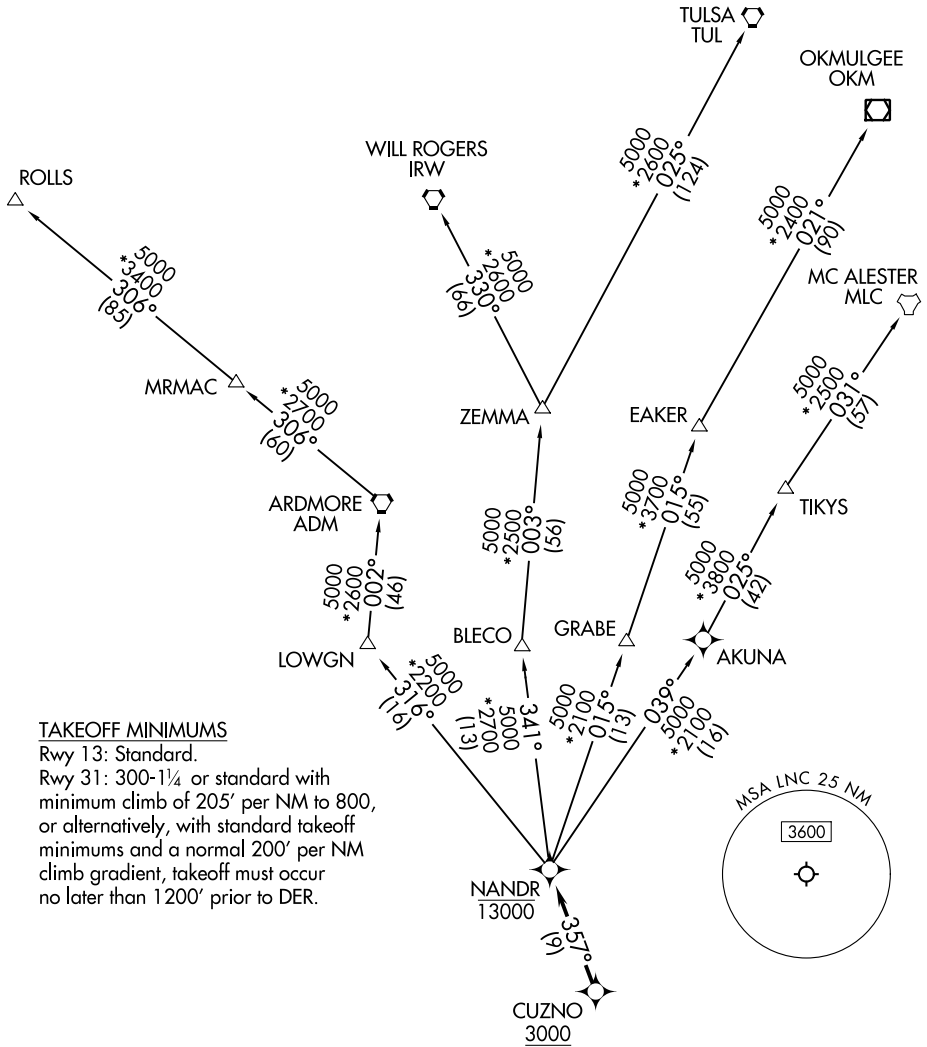

NANDR TWO DEPARTURE (RNAV)

LONE STAR DEP CON
125.2 343.65

RNAV 1 - DME/DME/IRU or GPS.

RADAR required.

**TOP ALTITUDE:
ASSIGNED BY ATC**

SC-2, 31 OCT 2024 to 28 NOV 2024

SC-2, 31 OCT 2024 to 28 NOV 2024

NOTE: Chart not to scale.

(CONTINUED ON FOLLOWING PAGE)

NANDR TWO DEPARTURE (RNAV)