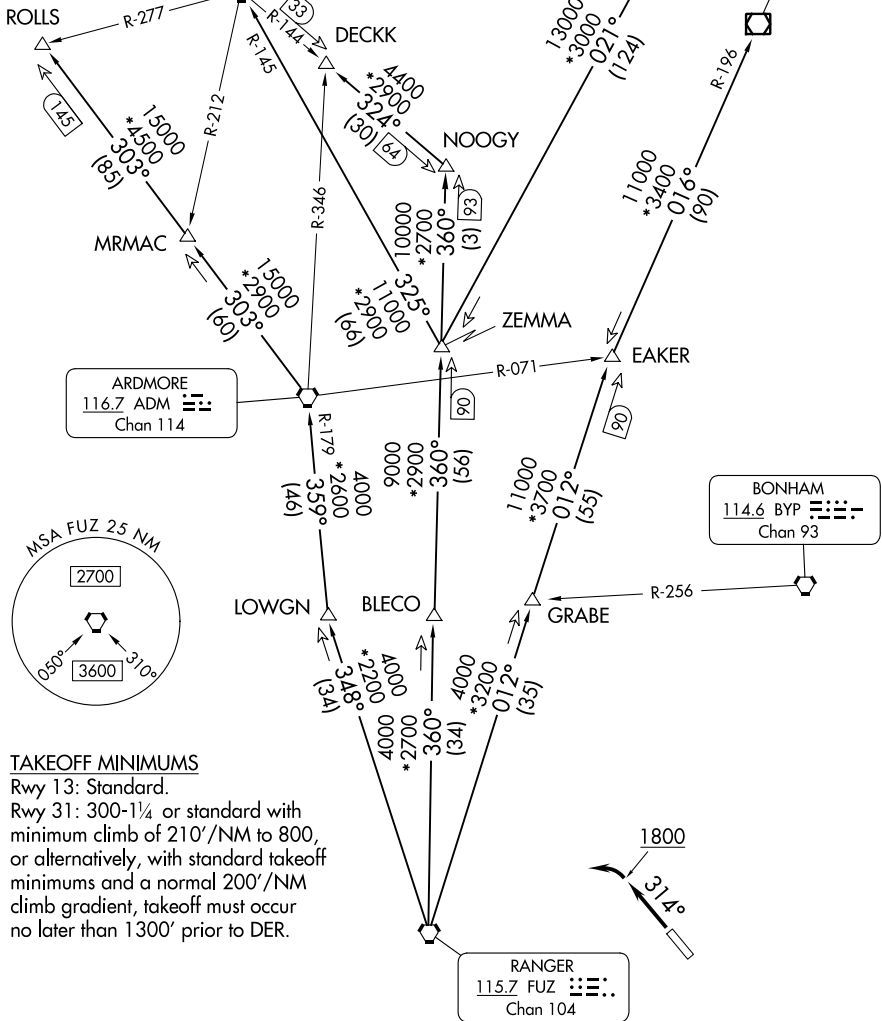

# TEXOMA FIVE DEPARTURE

LONE STAR DEP CON  
125.2 343.65  
CTAF  
122.7

**TOP ALTITUDE:  
ASSIGNED BY ATC**

TULSA  
114.4 TUL  
Chan 91

RADAR and DME required.

WILL ROGERS  
114.1 IRW  
Chan 88

OKMULGEE  
114.9 OKM  
Chan 96

(CONTINUED ON FOLLOWING PAGE)

SC-2, 31 OCT 2024 to 28 NOV 2024

SC-2, 31 OCT 2024 to 28 NOV 2024

# TEXOMA FIVE DEPARTURE