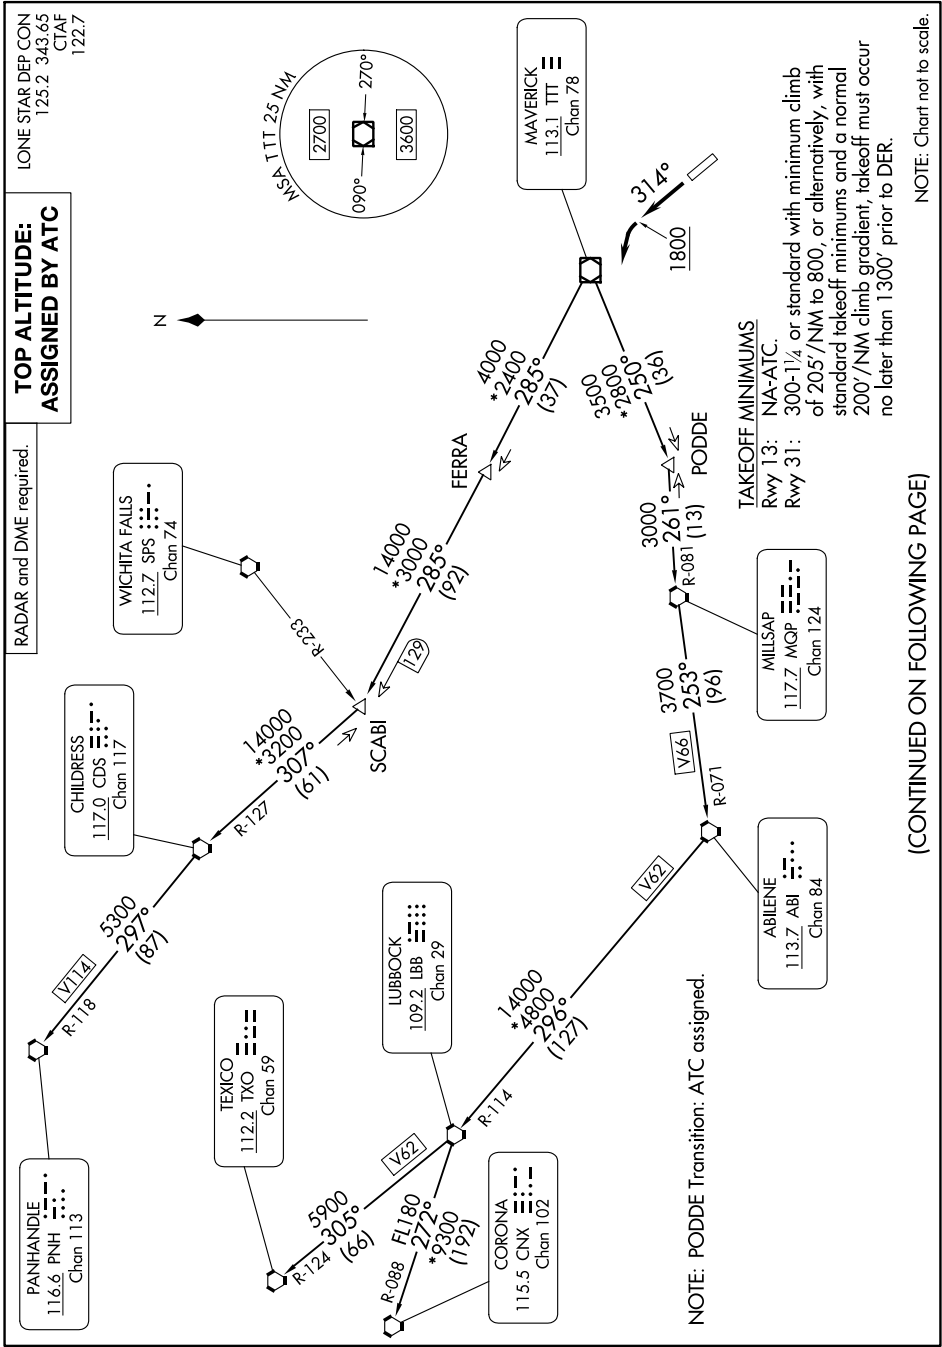

# WORTH ONE DEPARTURE

SC-2, 31 OCT 2024 to 28 NOV 2024

# WORTH ONE DEPARTURE

(CONTINUED ON FOLLOWING PAGE)

SC-2, 31 OCT 2024 to 28 NOV 2024