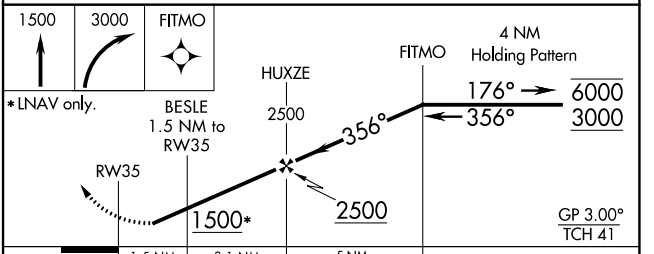

CATEGORY	A	B	C	D
LNAV/VNAV DA	1284-1	284 (300-1)		NA
LPV DA	1299-7/8	299 (300-7/8)		NA
LNAV MDA	1380-1	380 (400-1)		NA
C CIRCLING	1440-1 437 (500-1)	1480-1 477 (500-1)	1720-2 717 (800-2)	NA

SC-2, 31 OCT 2024 to 28 NOV 2024

SC-2, 31 OCT 2024 to 28 NOV 2024