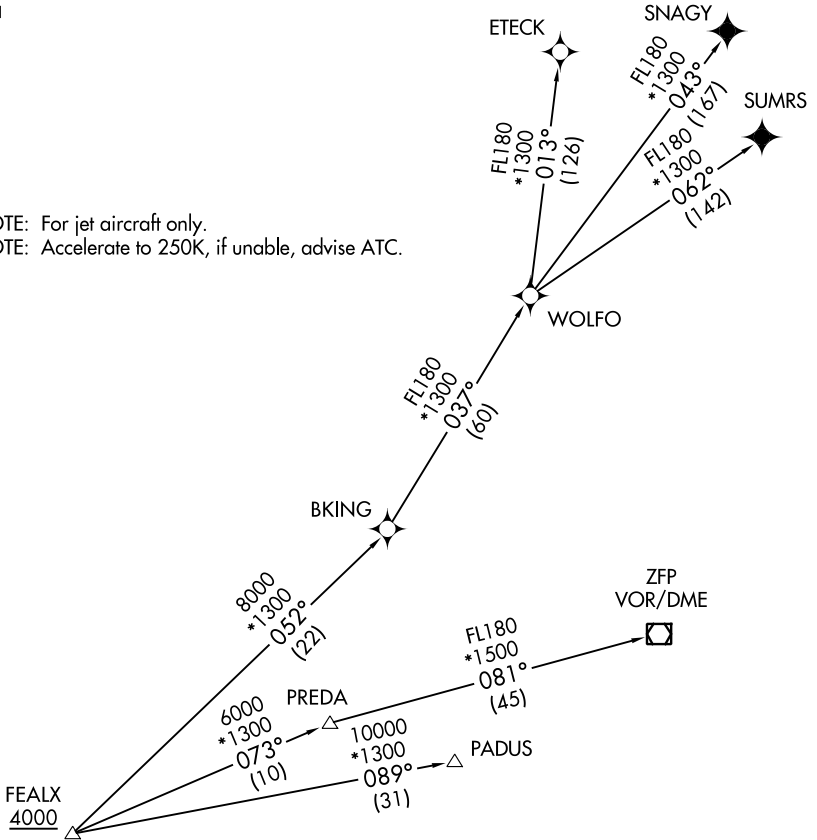

(FEALX2.FEALX) 22167

AL-5972 (FAA)

POMPANO BEACH AIRPARK (PMP)
POMPANO BEACH, FLORIDA

FEALX TWO DEPARTURE (RNAV)

ATIS
120.55
GND CON
121.9
POMPANO BEACH TOWER ★
125.4 (CTAF)
MIAMI DEP CON
126.05 251.1

**TOP ALTITUDE:
ASSIGNED BY ATC**

RNAV 1 - DME/DME/IRU or GPS.
From WOLFO to SNAGY, SUMRS - GPS.

RADAR required.

NOTE: For jet aircraft only.
NOTE: Accelerate to 250K, if unable, advise ATC.

TAKEOFF MINIMUMS

Rwys 6, 24, 28, 33: Standard.

Rwys 10, 15: Standard with minimum climb of 500' per NM to 520.

(NARRATIVE ON FOLLOWING PAGE)

NOTE: Chart not to scale.

FEALX TWO DEPARTURE (RNAV)

(FEALX2.FEALX) 19MAY22

POMPANO BEACH, FLORIDA
POMPANO BEACH AIRPARK (PMP)

SE-3, 31 OCT 2024 to 28 NOV 2024

SE-3, 31 OCT 2024 to 28 NOV 2024