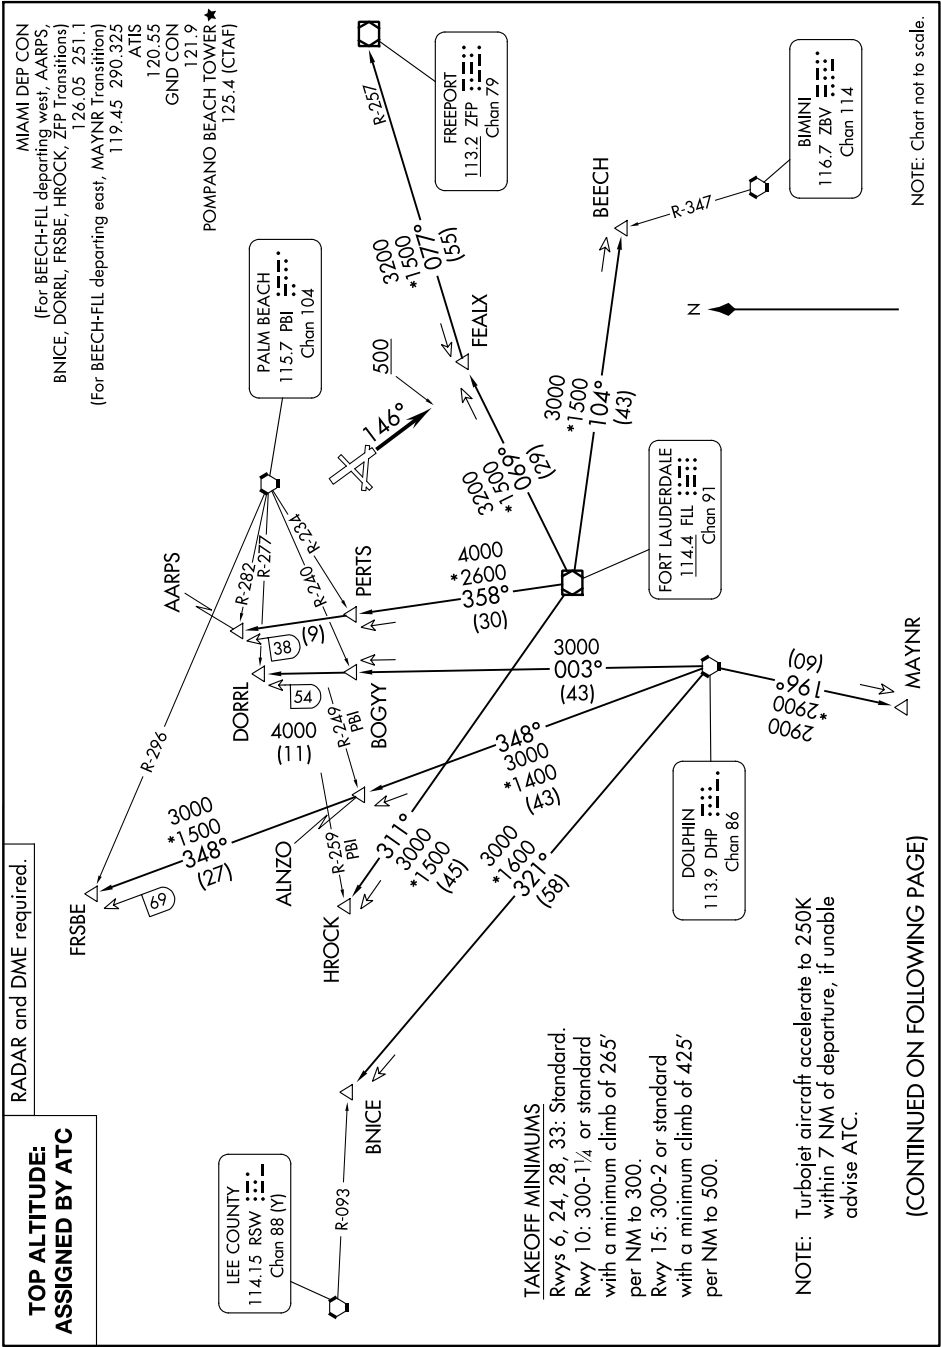

# FORT LAUDERDALE ONE DEPARTURE

SE-3, 31 OCT 2024 to 28 NOV 2024