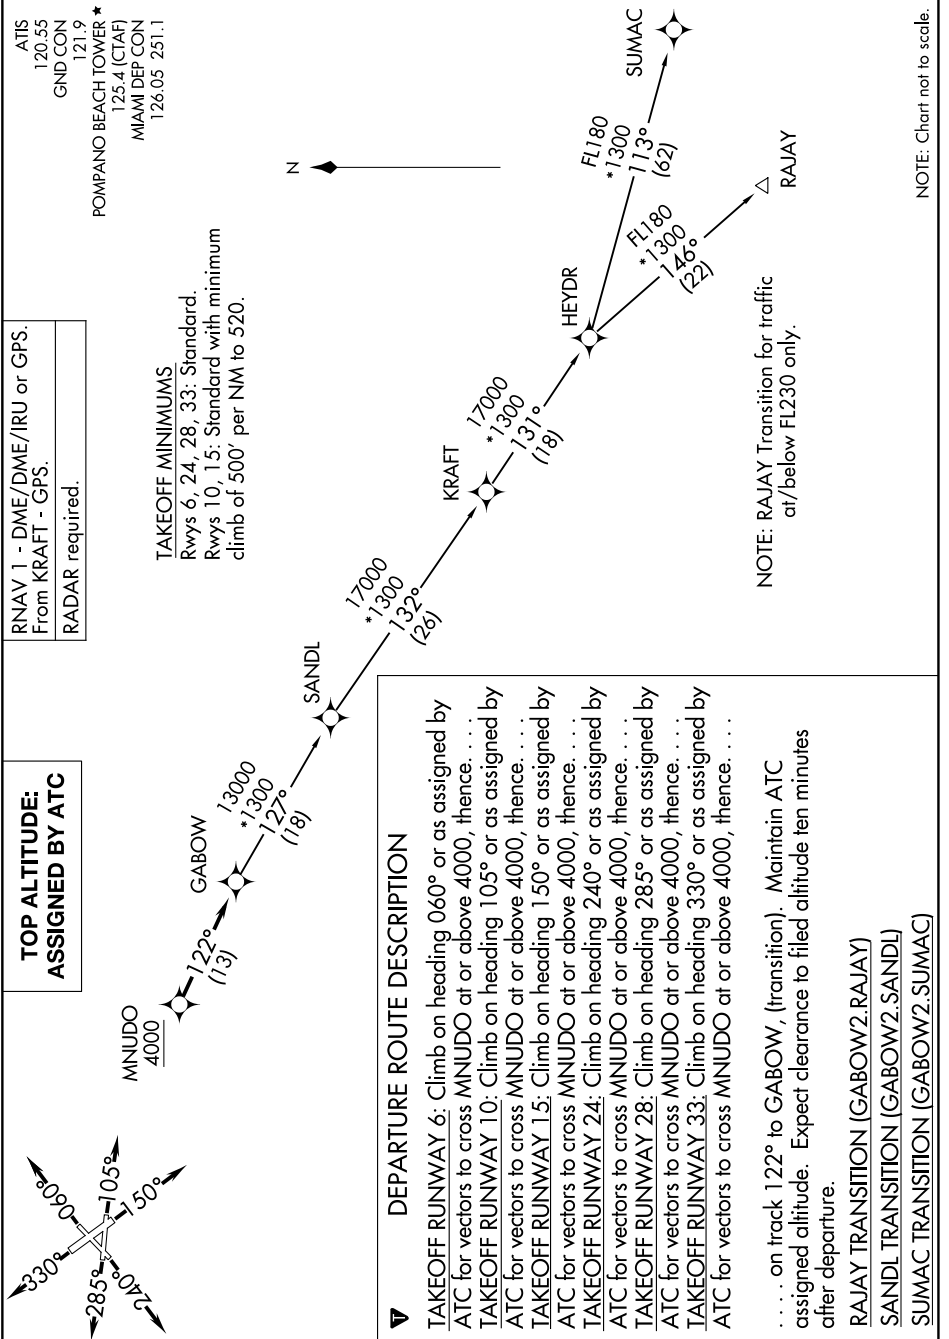

GABOW TWO DEPARTURE (RNAV)

SE-3, 31 OCT 2024 to 28 NOV 2024

NOTE: Chart not to scale.

SE-3, 31 OCT 2024 to 28 NOV 2024

GABOW TWO DEPARTURE (RNAV)