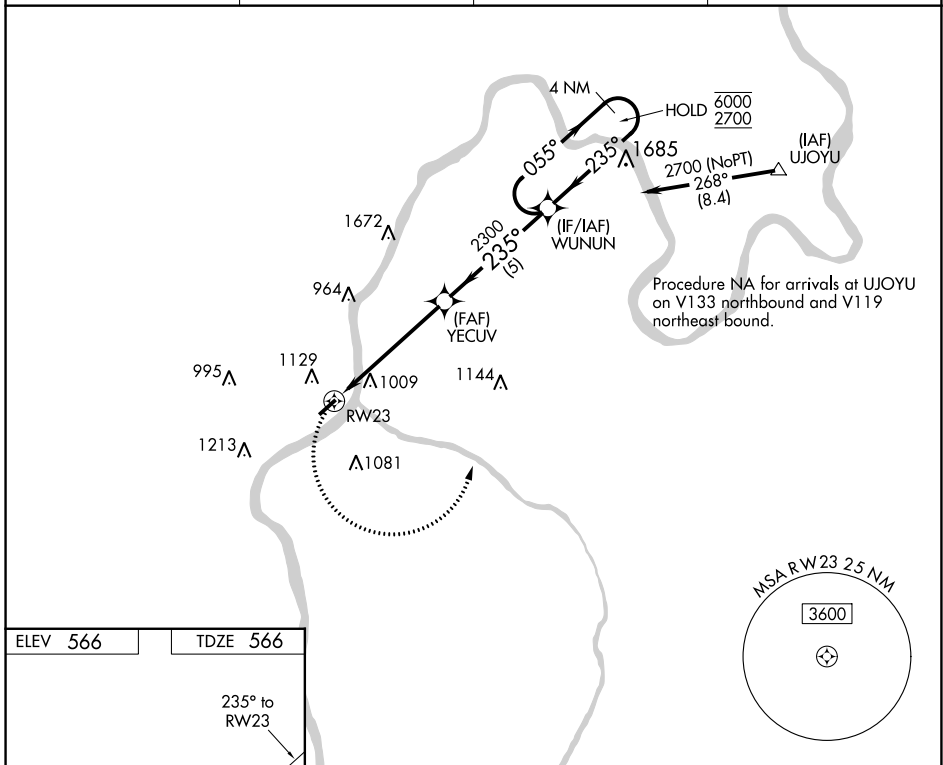

APP CRS 235°	Rwy ldg TDZE Apt Elev	3999 566 566
------------------------	-----------------------------	---

RNAV (GPS) RWY 23

GALLIA-MEIGS RGNL (GAS)

RNP APCH-GPS.	MISSED APPROACH: Climbing left turn to 2700 direct WUNUN and hold.
Helicopter visibility reduction below 1 SM NA. Procedure NA at night.	

AWOS-3PT 119.925	HUNTINGTON APP CON 128.4 270.1	CLNC DEL 124.55	UNICOM 123.0 (CTAF)
----------------------------	--	---------------------------	-------------------------------

EC-2, 31 OCT 2024 to 28 NOV 2024

EC-2, 31 OCT 2024 to 28 NOV 2024