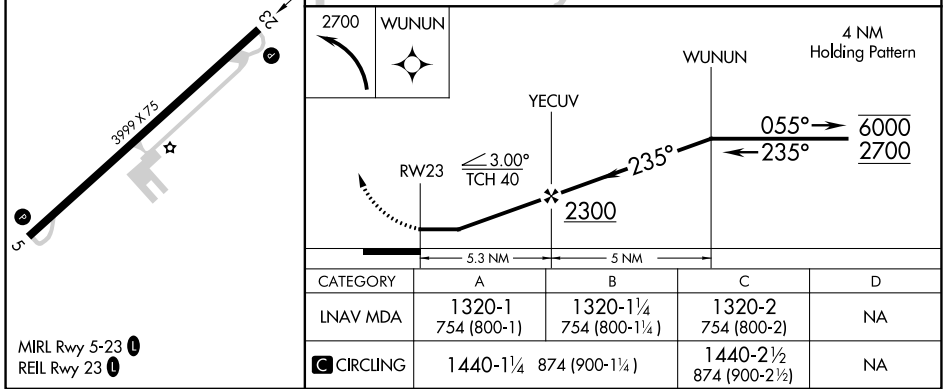

APP CRS 235°	Rwy ldg TDZE Apt Elev	3999 566 566
------------------------	-----------------------------	---

RNAV (GPS) RWY 23

GALLIA-MEIGS RGNL (GAS)

RNP APCH-GPS.	MISSED APPROACH: Climbing left turn to 2700 direct WUNUN and hold.
Helicopter visibility reduction below 1 SM NA. Procedure NA at night.	

AWOS-3PT 119.925	HUNTINGTON APP CON 128.4 270.1	CLNC DEL 124.55	UNICOM 123.0 (CTAF)
----------------------------	--	---------------------------	-------------------------------

EC-2, 31 OCT 2024 to 28 NOV 2024