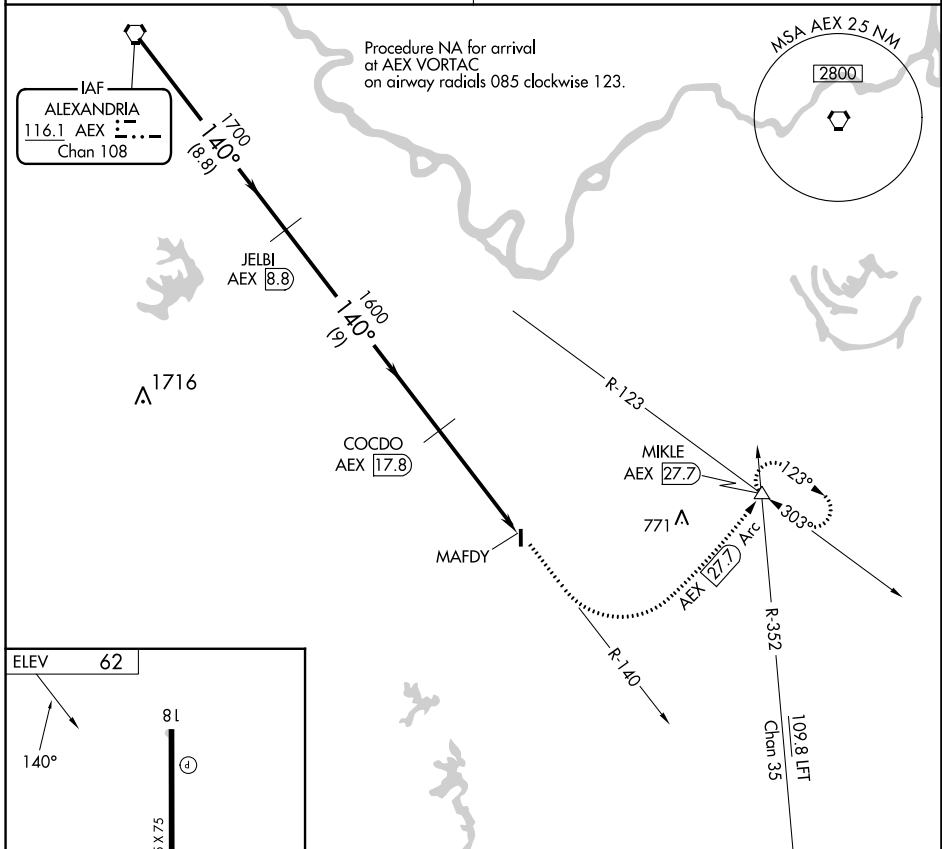

VORTAC AEX 116.1 Chan 108	APP CRS 140°	Rwy Idg TDZE Apt Elev	N/A N/A 62
--	-------------------------------	-----------------------------	---------------------------------------

VOR/DME-A

BUNKIE MUNI (2R6)

NA Use Alexandria Intl altimeter setting; when not received, use Esler Rgnl altimeter setting.

MISSED APPROACH: Climb to 3000 via AEX R-140 and AEX 27.7 DME Arc to MIKLE Int/AEX 27.7 DME and hold.

POLK APP CON
125.4 302.2

CTAF
122.9

REIL Rwys 18 and 36			
MIRL Rwy 18-36			
CATEGORY	A	B	C D
CIRCLING	880-1 818 (900-1)	880-1¼ 818 (900-1¼)	NA

SC-4, 31 OCT 2024 to 28 NOV 2024

SC-4, 31 OCT 2024 to 28 NOV 2024