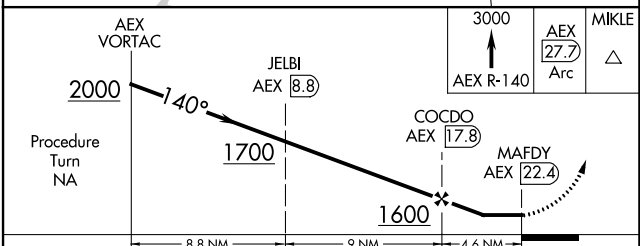

VORTAC AEX 116.1 Chan 108	APP CRS 140°	Rwy Idg TDZE Apt Elev	N/A N/A 62

VOR/DME-A

BUNKIE MUNI (2R6)

NA Use Alexandria Intl altimeter setting; when not received, use Esler Rgnl altimeter setting.

MISSED APPROACH: Climb to 3000 via AEX R-140 and AEX 27.7 DME Arc to MIKLE Int/AEX 27.7 DME and hold.

POLK APP CON
125.4 302.2

CTAF
122.9

REIL Rwys 18 and 36			
MIRL Rwy 18-36			
CATEGORY	A	B	C D
CIRCLING	880-1 818 (900-1)	880-1¼ 818 (900-1¼)	NA

SC-4, 31 OCT 2024 to 28 NOV 2024

SC-4, 31 OCT 2024 to 28 NOV 2024