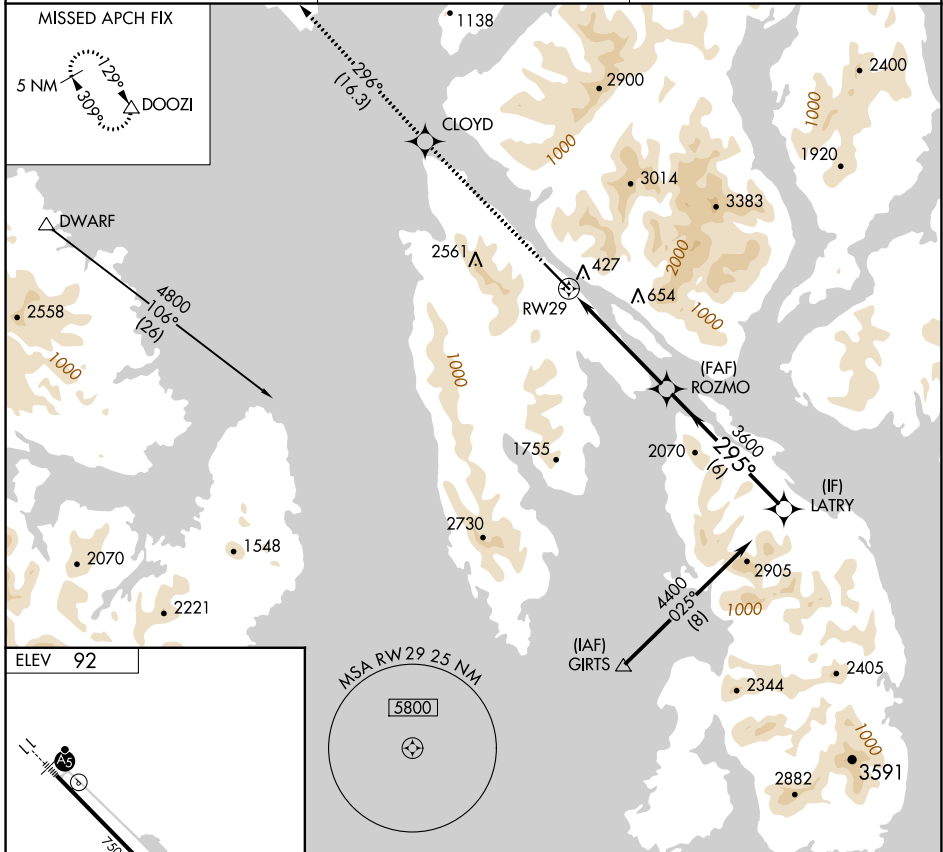

APP CRS 295°	Rwy Idg TDZE Apt Elev	N/A N/A 92
------------------------	-----------------------------	---------------------------------------

RNAV (GPS)-B

KETCHIKAN INTL (KTN)(PAKT)

RNP APCH.	MISSED APPROACH: Climb to 5000 direct CLOYD and on track 296° to DOOZI and hold.
Circling NA northeast of Rwy 29-11.	

AFIS 134.45	ANCHORAGE CENTER 118.5 284.6	KETCHIKAN RADIO 123.6 (CTAF) 0
-----------------------	--	--

CATEGORY	A	B	C	D
CIRCLING	1980-1¼ 1888 (1900-1¼)	2620-1½ 2528 (2600-1½)	2880-3	2788 (2800-3)

AK, 31 OCT 2024 to 26 DEC 2024

AK, 31 OCT 2024 to 26 DEC 2024