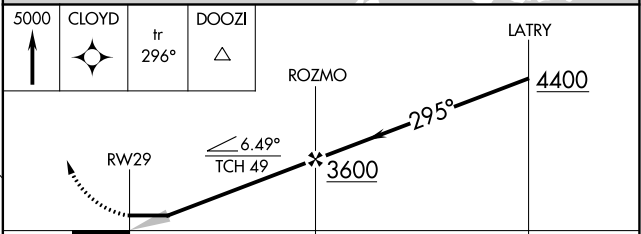

APP CRS 295°	Rwy Idg TDZE Apt Elev	N/A N/A 92
------------------------	-----------------------------	---------------------------------------

RNAV (GPS)-B

KETCHIKAN INTL (KTN)(PAKT)

RNP APCH.	MISSED APPROACH: Climb to 5000 direct CLOYD and on track 296° to DOOZI and hold.
Circling NA northeast of Rwy 29-11.	

AFIS 134.45	ANCHORAGE CENTER 118.5 284.6	KETCHIKAN RADIO 123.6 (CTAF) 0
-----------------------	--	--

CATEGORY	A	B	C	D
CIRCLING	1980-1¼ 1888 (1900-1¼)	2620-1½ 2528 (2600-1½)	2880-3	2788 (2800-3)

AK, 31 OCT 2024 to 26 DEC 2024