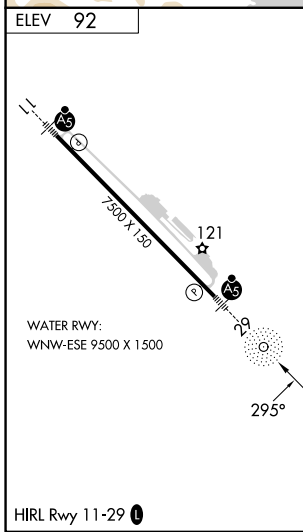

APP CRS 295°	Rwy Idg TDZE Apt Elev	N/A N/A 92

RNAV (GPS)-B

KETCHIKAN INTL (KTN)(PAKT)

RNP APCH.	MISSED APPROACH: Climb to 5000 direct CLOYD and on track 296° to DOOZI and hold.
Circling NA northeast of Rwy 29-11.	

AFIS 134.45	ANCHORAGE CENTER 118.5 284.6	KETCHIKAN RADIO 123.6 (CTAF) 0

CATEGORY	A	B	C	D
CIRCLING	1980-1¼ 1888 (1900-1¼)	2620-1½ 2528 (2600-1½)	2880-3	2788 (2800-3)

AK, 31 OCT 2024 to 26 DEC 2024

AK, 31 OCT 2024 to 26 DEC 2024