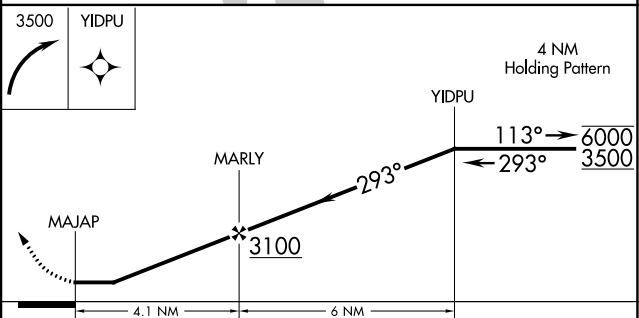

APP CRS	Rwy Idg	N/A
293°	TDZE	N/A
	Apt Elev	359

RNAV (GPS)-B

TURNERS FALLS (ØB5)

RNP APCH.

⚠ Circling Rwy 34 NA at night. Obtain local altimeter setting on CTAF; when not received, use Orange altimeter setting and increase all MDA 60 feet.

⚠ NA

⚠ -26°C

MISSED APPROACH: (MAX 210K)
Climbing right turn to 3500 direct YIDPU and hold.

BOSTON CENTER
123.75 338.2

UNICOM
123.0 (CTAF) 1

CATEGORY	A	B	C	D
CIRCLING	1480-1¼ 1121 (1200-1¼)	1480-1½ 1121 (1200-1½)	1640-3 1281 (1300-3)	NA