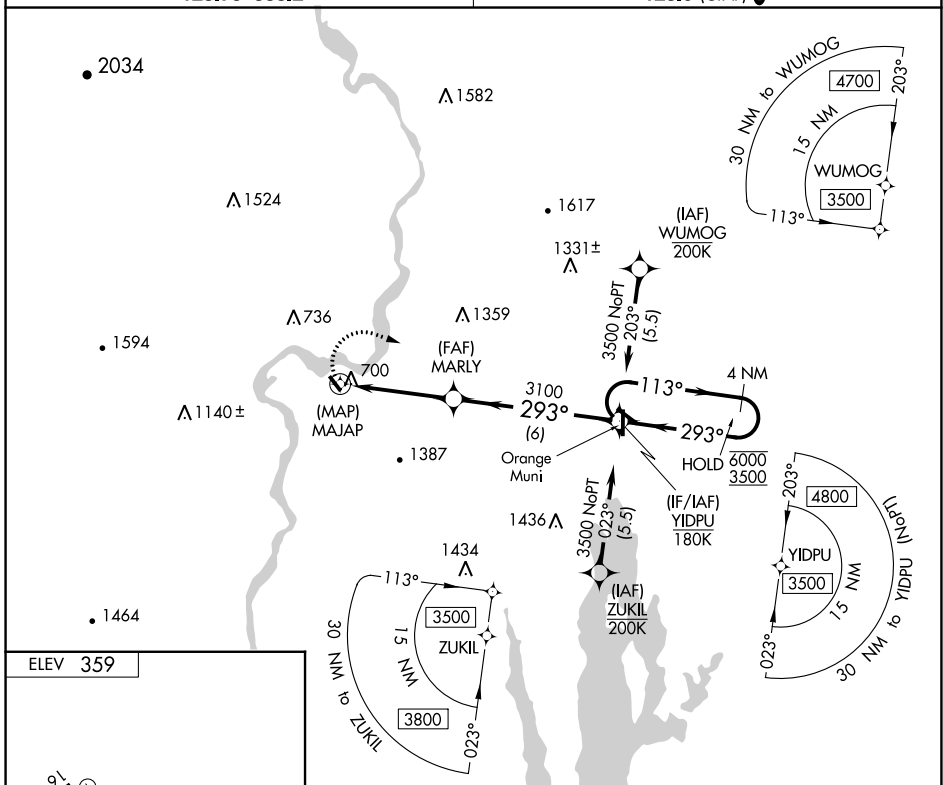

APP CRS	Rwy Idg	N/A
293°	TDZE	N/A
	Apt Elev	359

RNAV (GPS)-B

TURNERS FALLS (ØB5)

RNP APCH.

⚠ Circling Rwy 34 NA at night. Obtain local altimeter setting on CTAF; when not received, use Orange altimeter setting and increase all MDA 60 feet.

⚠ NA

⚠ -26°C

MISSED APPROACH: (MAX 210K)
Climbing right turn to 3500 direct YIDPU and hold.

BOSTON CENTER
123.75 338.2

UNICOM
123.0 (CTAF) 1

CATEGORY	A	B	C	D
CIRCLING	1480-1¼ 1121 (1200-1¼)	1480-1½ 1121 (1200-1½)	1640-3 1281 (1300-3)	NA

NE-1, 31 OCT 2024 to 28 NOV 2024

NE-1, 31 OCT 2024 to 28 NOV 2024