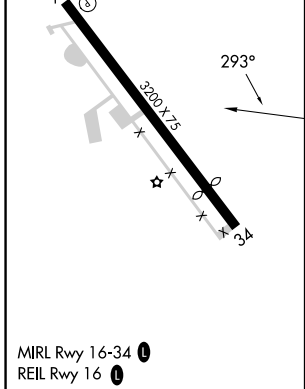

APP CRS	Rwy Idg	N/A
293°	TDZE	N/A
	Apt Elev	359

RNAV (GPS)-B

TURNERS FALLS (ØB5)

RNP APCH.

⚠ Circling Rwy 34 NA at night. Obtain local altimeter setting on CTAF; when not received, use Orange altimeter setting and increase all MDA 60 feet.

⚠ NA

⚠ -26°C

MISSED APPROACH: (MAX 210K)
Climbing right turn to 3500 direct YIDPU and hold.

BOSTON CENTER
123.75 338.2

UNICOM
123.0 (CTAF) 1

CATEGORY	A	B	C	D
CIRCLING	1480-1¼ 1121 (1200-1¼)	1480-1½ 1121 (1200-1½)	1640-3 1281 (1300-3)	NA