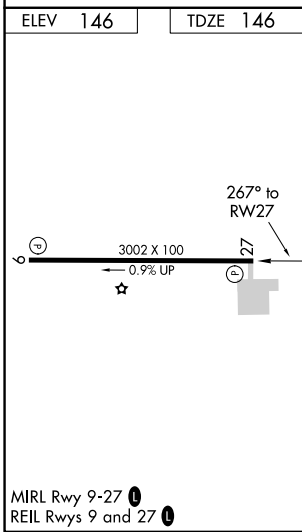

APP CRS	Rwy Idg	3002
267°	TDZE	146
	Apt Elev	146

RNAV (GPS) RWY 27

DAVID G JOYCE (ØR5)

RNP APCH - GPS.		MISSED APPROACH: Climb to 2000 direct CAVIV and hold.
<p>▽ Rwy 27 helicopter visibility reduction below 1 SM NA. Use Alexandria Intl altimeter setting, when not received use Esler Rgnl altimeter setting. Procedure NA at night.</p> <p>▲ NA</p>		
AEX ASOS 123.975	POLK APP CON 125.4 302.2	UNICOM 122.7 (CTAF) 0