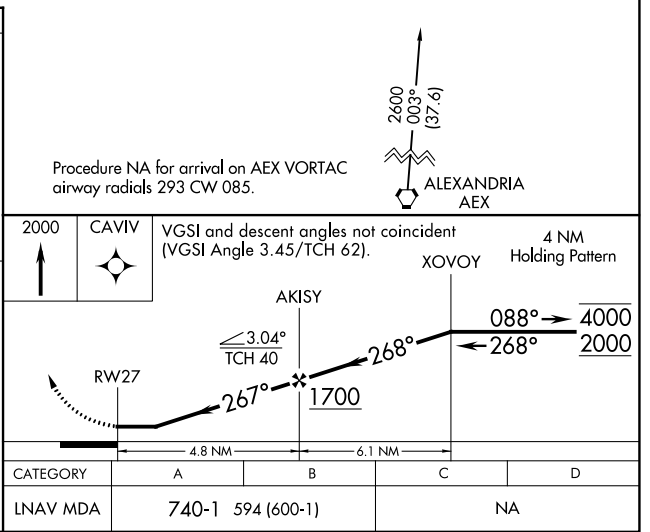

APP CRS	Rwy Idg	3002
267°	TDZE	146
	Apt Elev	146

RNAV (GPS) RWY 27

DAVID G JOYCE (ØR5)

RNP APCH - GPS.		MISSED APPROACH: Climb to 2000 direct CAVIV and hold.
<p>▽ Rwy 27 helicopter visibility reduction below 1 SM NA. Use Alexandria Intl altimeter setting, when not received use Esler Rgnl altimeter setting. Procedure NA at night.</p> <p>▲ NA</p>		
AEX ASOS 123.975	POLK APP CON 125.4 302.2	UNICOM 122.7 (CTAF) 0

SC-4, 31 OCT 2024 to 28 NOV 2024

SC-4, 31 OCT 2024 to 28 NOV 2024