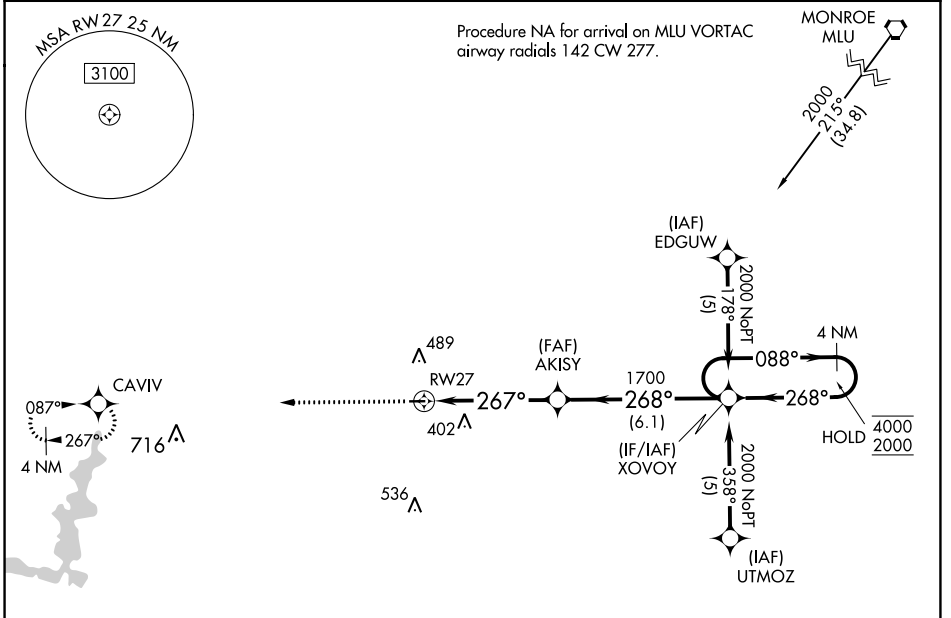

APP CRS	Rwy Idg	3002
267°	TDZE	146
	Apt Elev	146

RNAV (GPS) RWY 27

DAVID G JOYCE (ØR5)

RNP APCH - GPS.		MISSED APPROACH: Climb to 2000 direct CAVIV and hold.
<p>▽ Rwy 27 helicopter visibility reduction below 1 SM NA. Use Alexandria Intl altimeter setting, when not received use Esler Rgnl altimeter setting. Procedure NA at night.</p> <p>▲ NA</p>		
AEX ASOS 123.975	POLK APP CON 125.4 302.2	UNICOM 122.7 (CTAF) 0

SC-4, 31 OCT 2024 to 28 NOV 2024

SC-4, 31 OCT 2024 to 28 NOV 2024