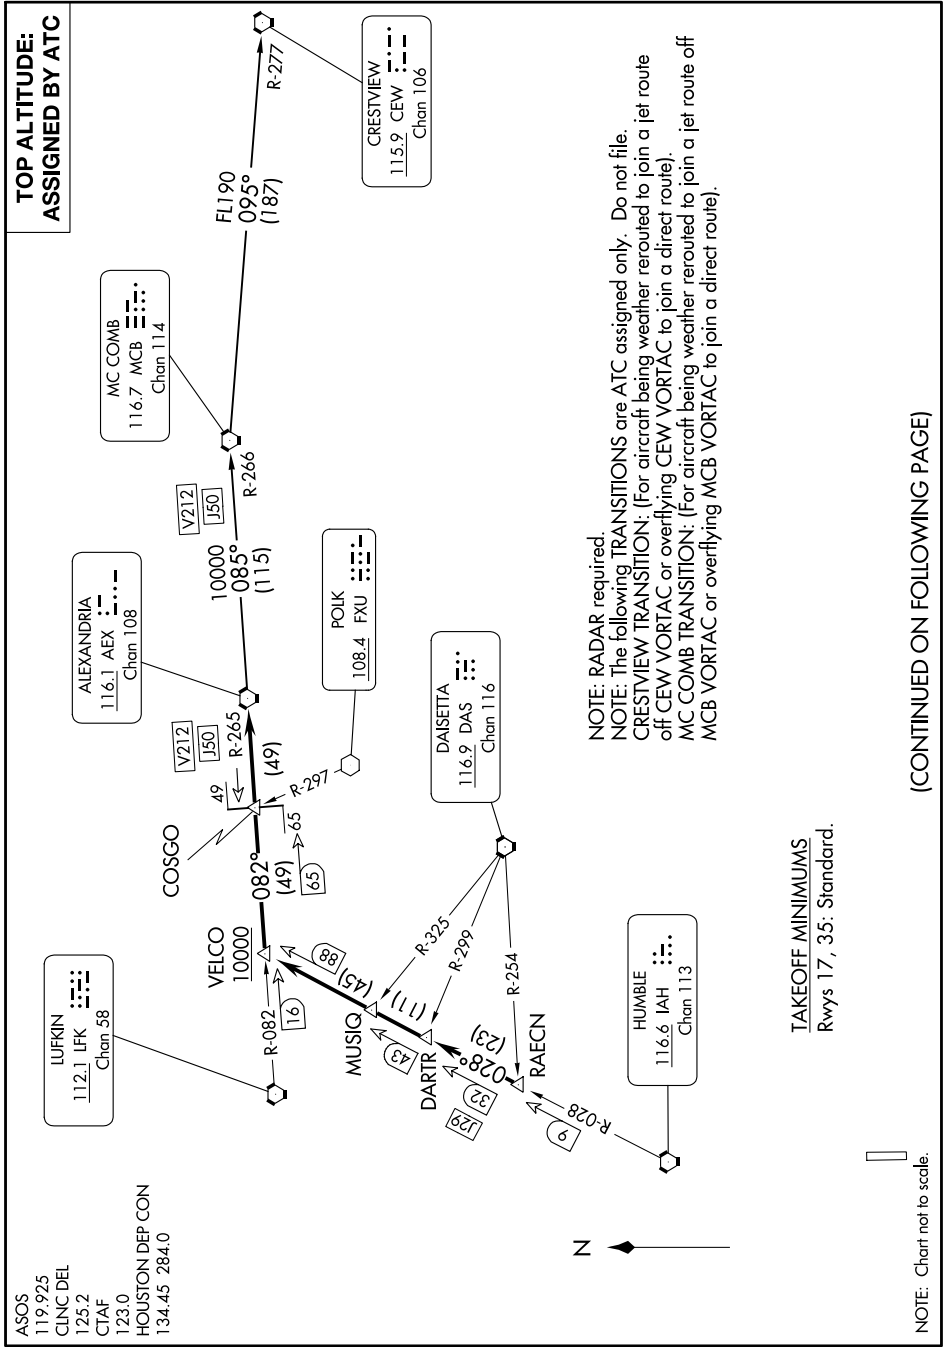

ALEXANDRIA THREE DEPARTURE

SC-5, 31 OCT 2024 to 28 NOV 2024

ASOS
119.925
CLNC DEL
125.2
CTAF
HOUSTON DEP CON
134.45 284.0

ALEXANDRIA THREE DEPARTURE

(AEX3.AEX) 07OCT21

**TOP ALTITUDE:
ASSIGNED BY ATC**

NOTE: RADAR required.
NOTE: The following TRANSITIONS are ATC assigned only. Do not file.
CRESTVIEW TRANSITION: (For aircraft being weather rerouted to join a jet route off CEW VORTAC or overflying CEW VORTAC to join a direct route).
MC COMB TRANSITION: (For aircraft being weather rerouted to join a jet route off MCB VORTAC or overflying MCB VORTAC to join a direct route).

TAKEOFF MINIMUMS
Rwys 17, 35: Standard.

(CONTINUED ON FOLLOWING PAGE)

SC-5, 31 OCT 2024 to 28 NOV 2024

NOTE: Chart not to scale.