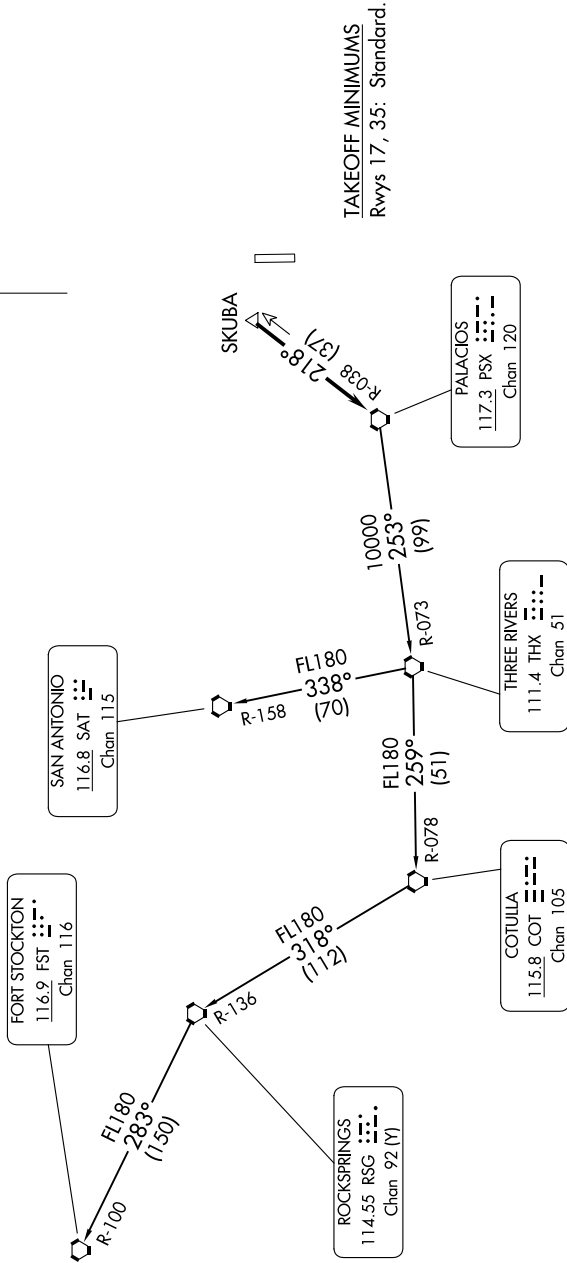

# PALACIOS THREE DEPARTURE

TOP ALTITUDE:  
ASSIGNED BY ATC

RADAR and DME required.

SC-5, 31 OCT 2024 to 28 NOV 2024

ASOS  
119.925  
CLNC DEL  
125.2  
CTAF  
123.0  
HOUSTON DEP CON  
134.45 284.0

(CONTINUED ON FOLLOWING PAGE)

SC-5, 31 OCT 2024 to 28 NOV 2024

NOTE: Chart not to scale.

# PALACIOS THREE DEPARTURE