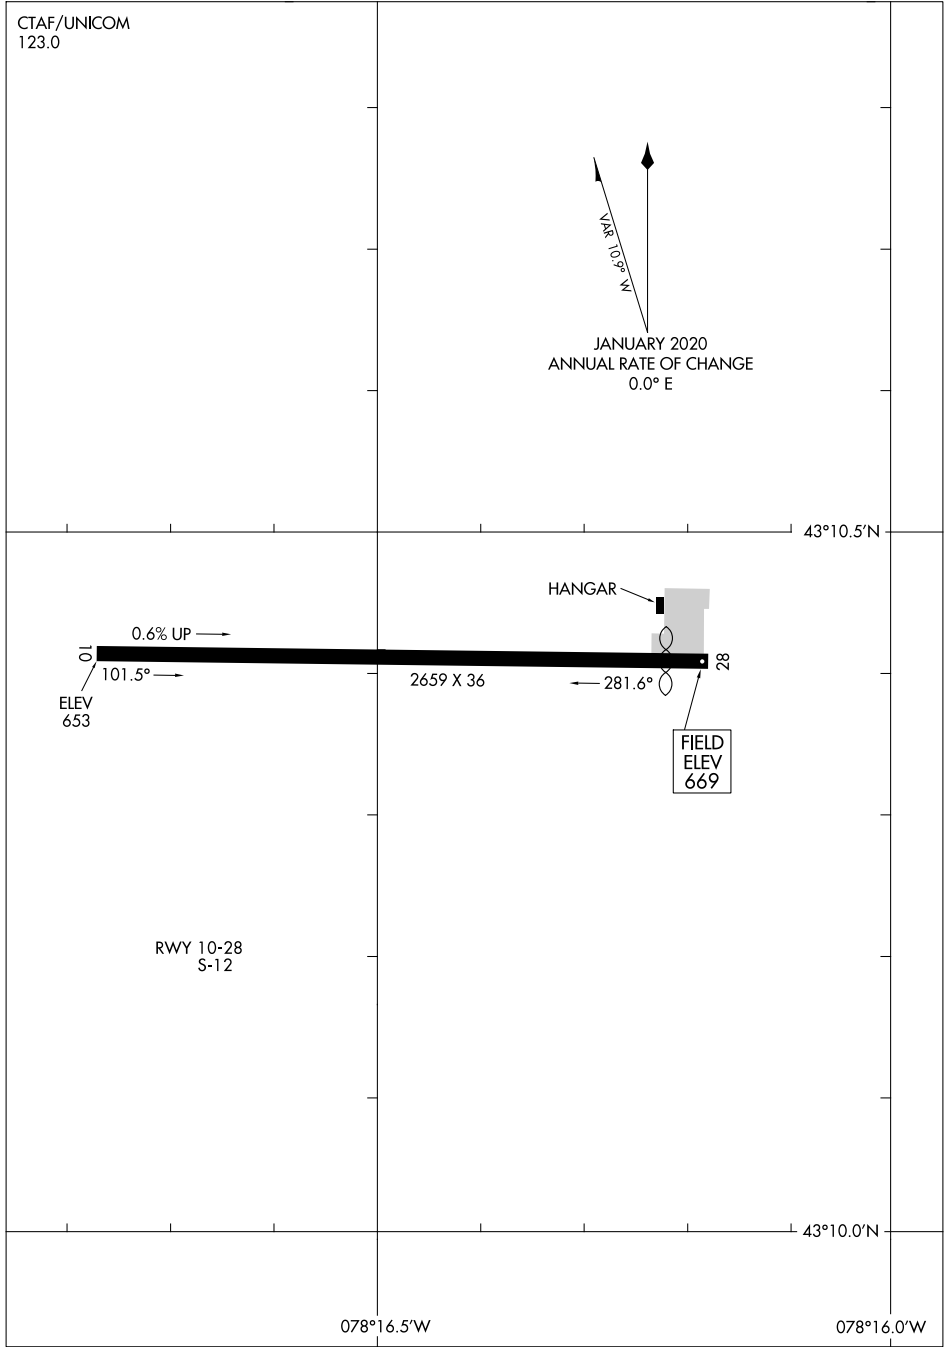

20086

AIRPORT DIAGRAM

AL-6495 (FAA)

PINE HILL (9G6)
ALBION, NEW YORK

CTAF/UNICOM
123.0

NE-2, 31 OCT 2024 to 28 NOV 2024

NE-2, 31 OCT 2024 to 28 NOV 2024

AIRPORT DIAGRAM