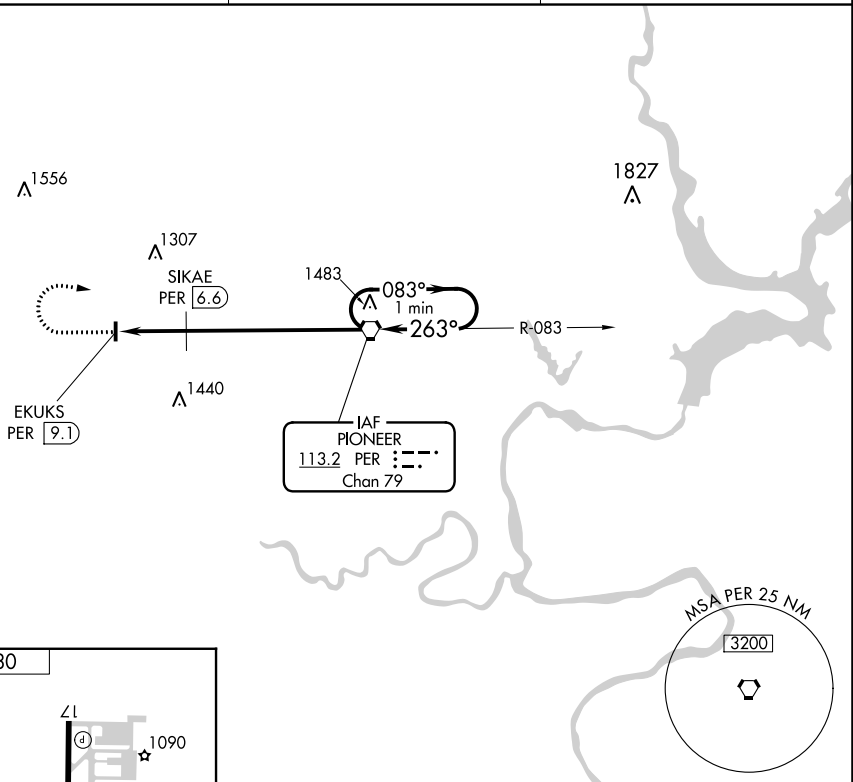

VORTAC PER 113.2 Chan 79	APP CRS 263°	Rwy Idg TDZE Apt Elev	N/A N/A 1030
--	------------------------	-----------------------------	---

VOR-A

BLACKWELL-TONKAWA MUNI (BKN)

⚠ When local altimeter setting not received, use Ponca City altimeter setting and increase all MDA 40 feet.

⚠ MISSED APPROACH: Climb to 2800 then right turn direct PER VORTAC and hold.

AWOS-3PT 120.575	KANSAS CITY CENTER 127.8 319.1	UNICOM 122.8 (CTAF) ①
----------------------------	--	--

SC-1, 31 OCT 2024 to 28 NOV 2024

SC-1, 31 OCT 2024 to 28 NOV 2024

PER VORTAC	One Minute Holding Pattern			
PER VORTAC	* 1680 when using Ponca City altimeter setting			
CATEGORY	A	B	C	D
CIRCLING	1640-1	610 (700-1)	1640-1 ³ / ₄ 610 (700-1 ³ / ₄)	NA
SIKAE FIX MINIMUMS				
CIRCLING	1440-1 410 (500-1)	1480-1 450 (500-1)	1620-1 ³ / ₄ 590 (600-1 ³ / ₄)	NA