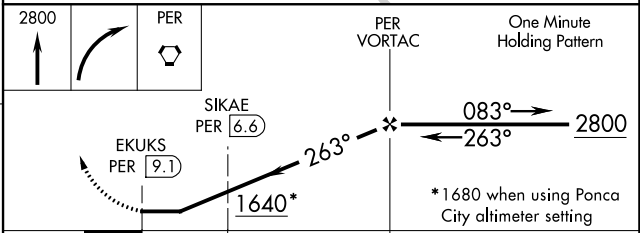

PER VORTAC	One Minute Holding Pattern			
PER VORTAC	* 1680 when using Ponca City altimeter setting			
CATEGORY	A	B	C	D
CIRCLING	1640-1	610 (700-1)	1640-1³/₄ 610 (700-1³/₄)	NA
SIKAE FIX MINIMUMS				
CIRCLING	1440-1 410 (500-1)	1480-1 450 (500-1)	1620-1³/₄ 590 (600-1³/₄)	NA