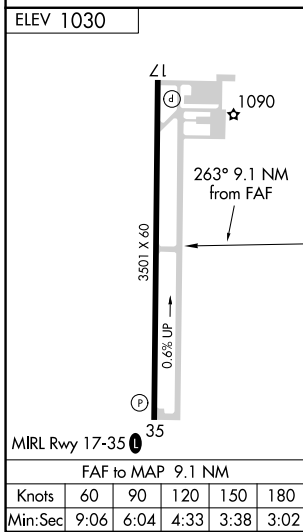

PER VORTAC	One Minute Holding Pattern			
PER VORTAC	* 1680 when using Ponca City altimeter setting			
CATEGORY	A	B	C	D
CIRCLING	1640-1	610 (700-1)	1640-1³/₄ 610 (700-1³/₄)	NA
SIKAE FIX MINIMUMS				
CIRCLING	1440-1 410 (500-1)	1480-1 450 (500-1)	1620-1³/₄ 590 (600-1³/₄)	NA