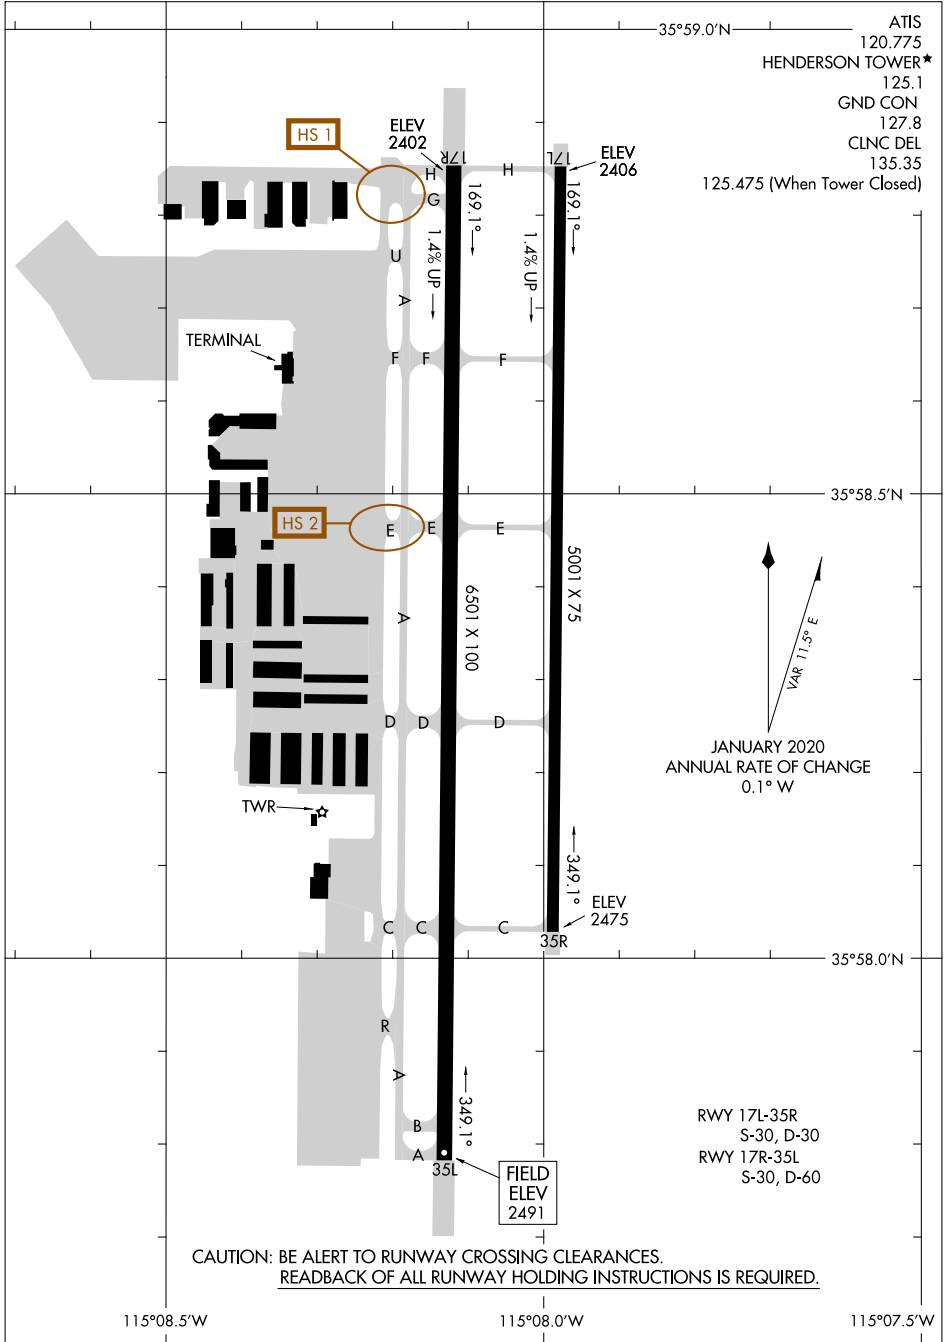

# AIRPORT DIAGRAM

AL-6514 (FAA)

HENDERSON EXEC (HND)  
LAS VEGAS, NEVADA

SW-4, 31 OCT 2024 to 28 NOV 2024

SW-4, 31 OCT 2024 to 28 NOV 2024

# AIRPORT DIAGRAM

LAS VEGAS, NEVADA  
HENDERSON EXEC (HND)