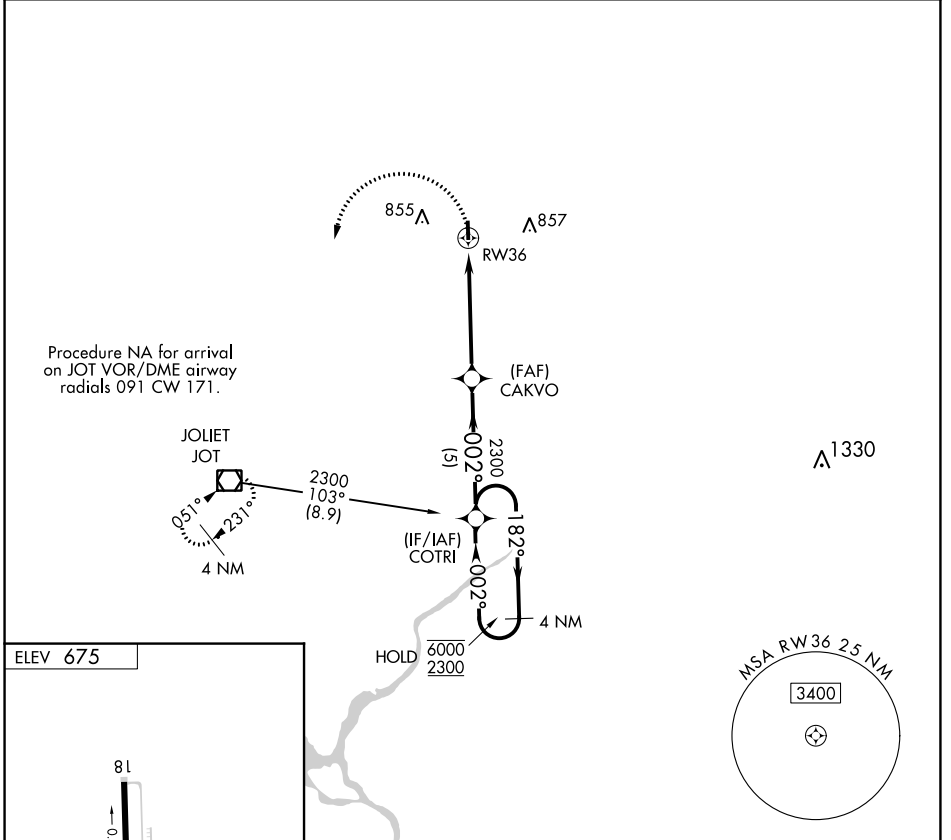

APP CRS 002°	Rwy Idg TDZE Apt Elev	N/A N/A 675
------------------------	-----------------------------	--

RNAV (GPS)-B

BOLINGBROOK'S CLOW INTL (1C5)

RNP APCH.		MISSED APPROACH: Climbing left turn to 2300 direct JOT VOR/DME and hold.
Procedure NA at night. Use Lewis University altimeter setting.		
LOT AWOS-3PT 126.675	CHICAGO APP CON 119.35 354.075	CTAF 122.9

CATEGORY	A	B	C	D
CIRCLING	1160-1 485 (500-1)	1220-1 545 (600-1)	NA	

EC-3, 31 OCT 2024 to 28 NOV 2024

EC-3, 31 OCT 2024 to 28 NOV 2024