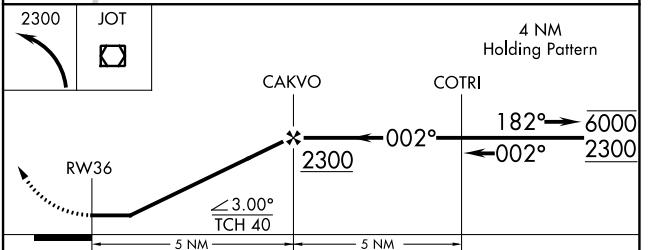

APP CRS 002°	Rwy Idg TDZE Apt Elev	N/A N/A 675
------------------------	-----------------------------	--

RNAV (GPS)-B

BOLINGBROOK'S CLOW INTL (1C5)

RNP APCH.		MISSED APPROACH: Climbing left turn to 2300 direct JOT VOR/DME and hold.
Procedure NA at night. Use Lewis University altimeter setting.		
LOT AWOS-3PT 126.675	CHICAGO APP CON 119.35 354.075	CTAF 122.9

CATEGORY	A	B	C	D
CIRCLING	1160-1 485 (500-1)	1220-1 545 (600-1)	NA	

EC-3, 31 OCT 2024 to 28 NOV 2024

EC-3, 31 OCT 2024 to 28 NOV 2024