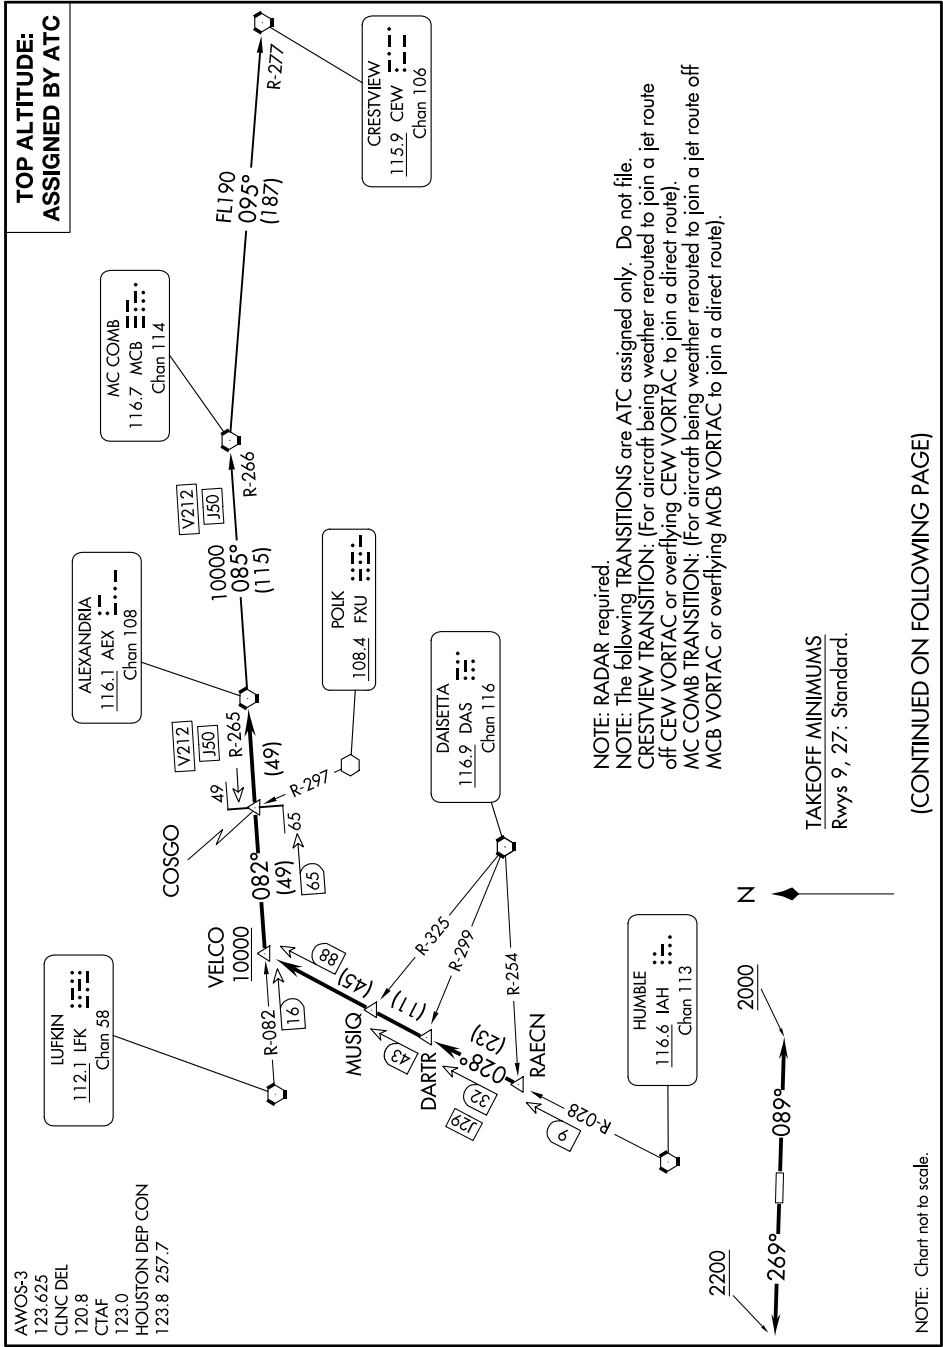

ALEXANDRIA THREE DEPARTURE

SC-5, 31 OCT 2024 to 28 NOV 2024

AWOS-3
123.625
CLNC DEL
120.8
CTAF
123.0
HOUSTON DEP CON
123.8 257.7

ALEXANDRIA THREE DEPARTURE

NOTE: RADAR required.
 NOTE: The following TRANSITIONS are ATC assigned only. Do not file.
 CRESTVIEW TRANSITION: (For aircraft being weather rerouted to join a jet route off CEW VORTAC or overflying CEW VORTAC to join a direct route).
 MC COMB TRANSITION: (For aircraft being weather rerouted to join a jet route off MCB VORTAC or overflying MCB VORTAC to join a direct route).

TAKEOFF MINIMUMS
 Rwy 9, 27: Standard.

(CONTINUED ON FOLLOWING PAGE)

NOTE: Chart not to scale.

SC-5, 31 OCT 2024 to 28 NOV 2024