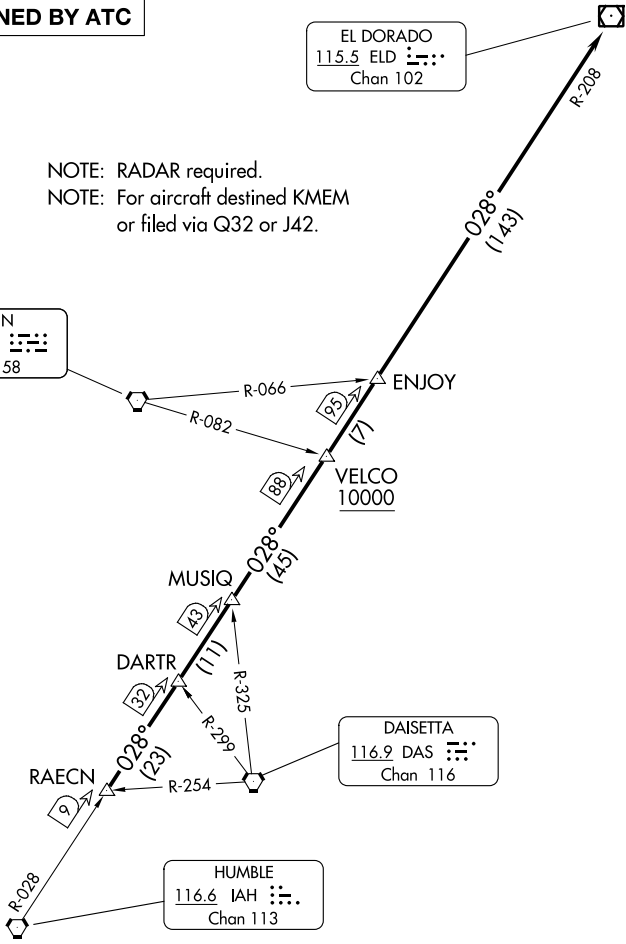

EL DORADO ONE DEPARTURE

AWOS-3
123.625
CLNC DEL
120.8
CTAF
123.0
HOUSTON DEP CON
123.8 257.7

**TOP ALTITUDE:
ASSIGNED BY ATC**

EL DORADO
115.5 ELD :
Chan 102

NOTE: RADAR required.
NOTE: For aircraft destined KMEM
or filed via Q32 or J42.

LUFKIN
112.1 LFK :
Chan 58

DAISETTA
116.9 DAS :
Chan 116

HUMBLE
116.6 IAH :
Chan 113

TAKEOFF MINIMUMS
Rwys 9, 27: Standard.

SC-5, 31 OCT 2024 to 28 NOV 2024

SC-5, 31 OCT 2024 to 28 NOV 2024

NOTE: Chart not to scale.