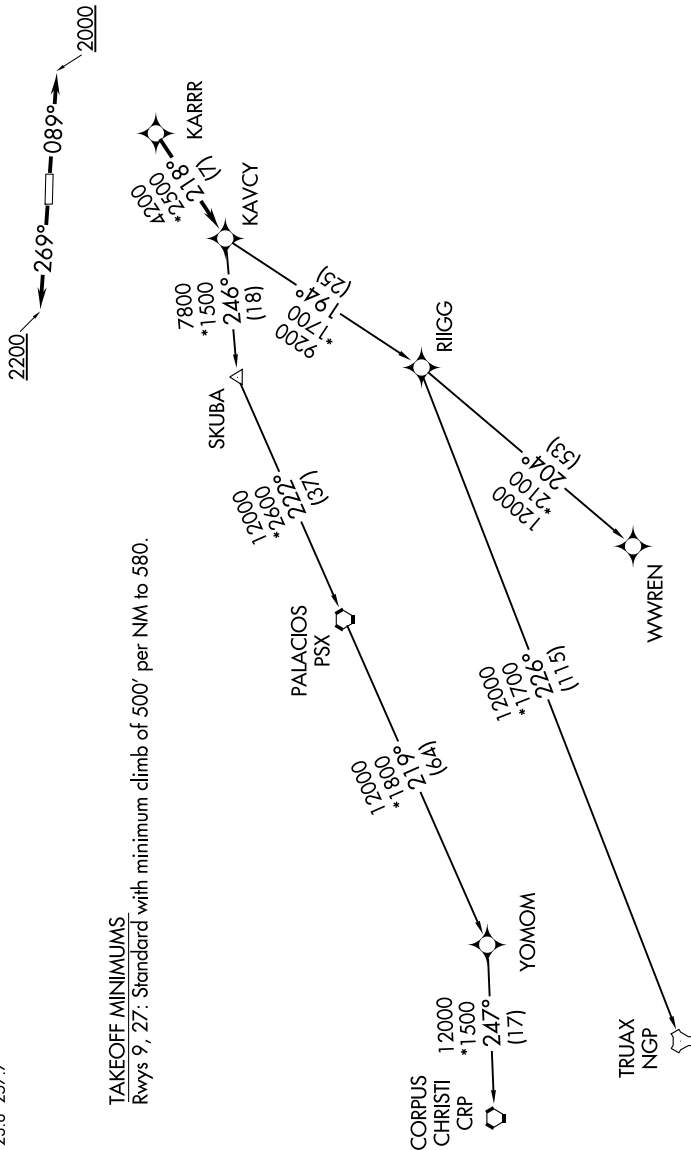

(KARRR7.KARRR) 22363

AL-6575 (FAA)

HOUSTON/SOUTHWEST (A.XH)
HOUSTON, TEXAS

KARR SEVEN DEPARTURE (RNAV)

**TOP ALTITUDE:
ASSIGNED BY ATC**

RNAV-1 DME/DME/IRU or GPS.
RADAR required.

AWOS-3
123.625
CTAF
123.0
CINC DEL
120.8
HOUSTON DEP CON
123.8 257.7

TAKEOFF MINIMUMS

Rwys 9, 27: Standard with minimum climb of 500' per NM to 580.

NOTE: Chart not to scale.

(NARRATIVE ON FOLLOWING PAGE)

SC-5, 31 OCT 2024 to 28 NOV 2024

KARR SEVEN DEPARTURE (RNAV)
(KARRR7.KARRR) 29DEC22

HOUSTON, TEXAS
HOUSTON/SOUTHWEST (A.XH)