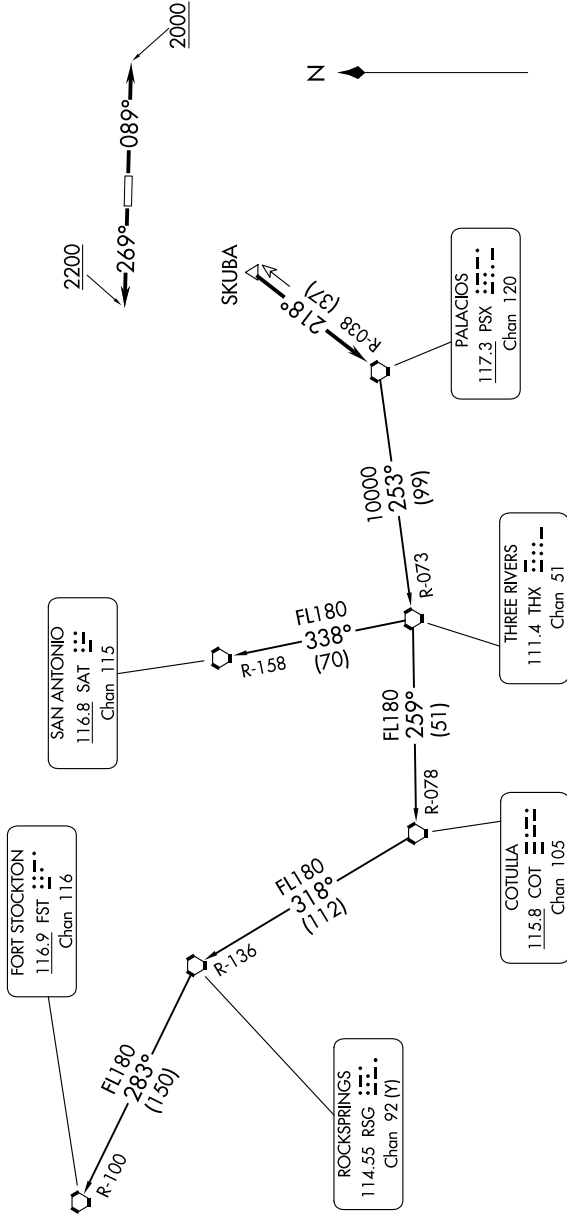

PALACIOS THREE DEPARTURE

**TOP ALTITUDE:
ASSIGNED BY ATC**

TAKEOFF MINIMUMS
Rwys 9, 27: Standard.

RADAR and DME required.

AWOS-3
123.625
CLNC DEL
120.8
CTAF
123.0
HOUSTON DEP CON
123.8 257.7

SC-5, 31 OCT 2024 to 28 NOV 2024

(CONTINUED ON FOLLOWING PAGE)

SC-5, 31 OCT 2024 to 28 NOV 2024

PALACIOS THREE DEPARTURE