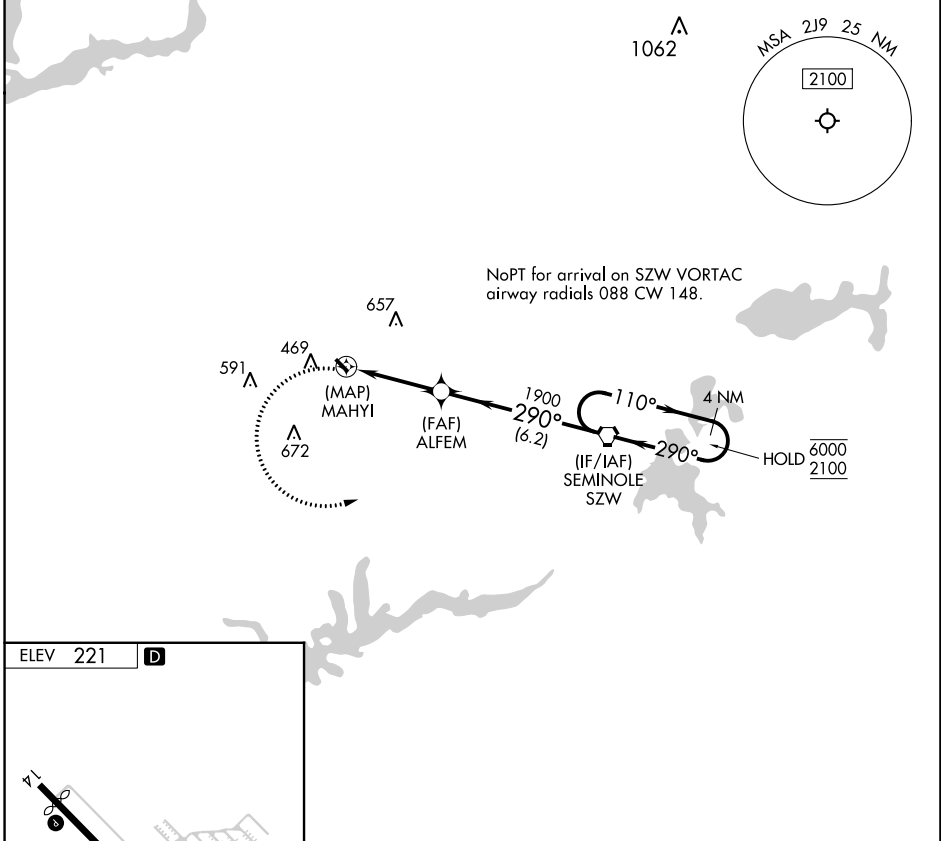

QUINCY, FLORIDA

AL-6775 (FAA)

23222

WAAS CH 40045 W20A	APP CRS 290°	Rwy Idg TDZE Apt Elev 221	N/A N/A 221
--	------------------------	---	--

RNAV (GPS)-A

QUINCY MUNI (2J9)

RNP APCH-GPS.	MISSED APPROACH: Climbing left turn to 2100 direct SZW VORTAC and hold.
<p>▼ Procedure NA at night.</p> <p>▲ Rwy 14, 32 helicopter visibility reduction below 1 SM NA.</p>	

AWOS-3PT 118.975	TALLAHASSEE APP CON ★ 128.7 254.3	UNICOM 122.7 (CTAF) 0
----------------------------	---	---------------------------------

CATEGORY	A	B	C	D
C CIRCLING	780-1	559 (600-1)		NA

QUINCY, FLORIDA
Orig 07OCT21

30°36'N-84°33'W

QUINCY MUNI (2J9)

RNAV (GPS)-A

SE-3, 31 OCT 2024 to 28 NOV 2024

SE-3, 31 OCT 2024 to 28 NOV 2024