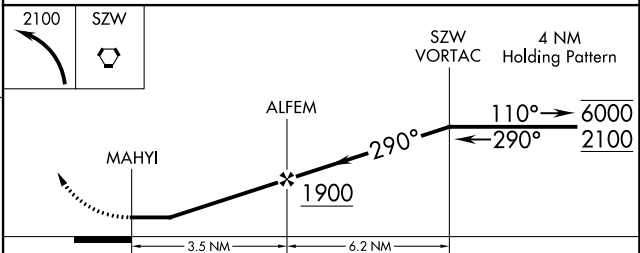

QUINCY, FLORIDA

AL-6775 (FAA)

23222

WAAS CH 40045 W20A	APP CRS 290°	Rwy Idg TDZE Apt Elev 221	N/A N/A 221

RNAV (GPS)-A

QUINCY MUNI (2J9)

RNP APCH-GPS.	MISSED APPROACH: Climbing left turn to 2100 direct SZW VORTAC and hold.
▼ Procedure NA at night. ▲ Rwy 14, 32 helicopter visibility reduction below 1 SM NA.	

AWOS-3PT 118.975	TALLAHASSEE APP CON ★ 128.7 254.3	UNICOM 122.7 (CTAF) 0

CATEGORY	A	B	C	D
C CIRCLING	780-1	559 (600-1)		NA

QUINCY, FLORIDA
Orig 07OCT21

30°36'N-84°33'W

QUINCY MUNI (2J9)

RNAV (GPS)-A

SE-3, 31 OCT 2024 to 28 NOV 2024

SE-3, 31 OCT 2024 to 28 NOV 2024