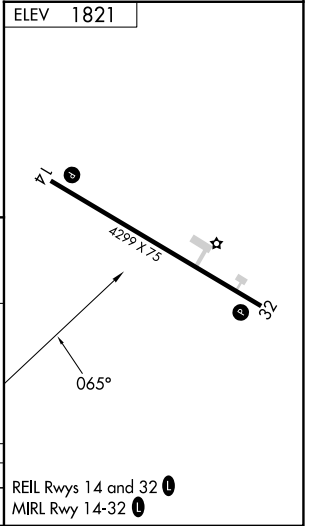

APP CRS	Rwy Idg	N/A
065°	TDZE	N/A
	Apt Elev	1821

RNAV (GPS)-D

STEPHEN A BEAN MUNI (8BØ)

RNP APCH - GPS.

Circling Rwy 32 NA at night.
 -30°C

MISSED APPROACH: Climbing right turn to 6000 direct SHINY and hold, continue climb-in-hold to 6000.

5 NM Holding Pattern	SHINY	6000	SHINY	
8000 ← 244°	→ 064°	ZEMSI	ROOTS	
6000		3800	065°	
		10 NM	4.9 NM	
CATEGORY	A	B	C	D
CIRCLING	2380-1	559 (600-1)		NA

REIL Rwys 14 and 32
 MIRL Rwy 14-32

RNAV (GPS)-D