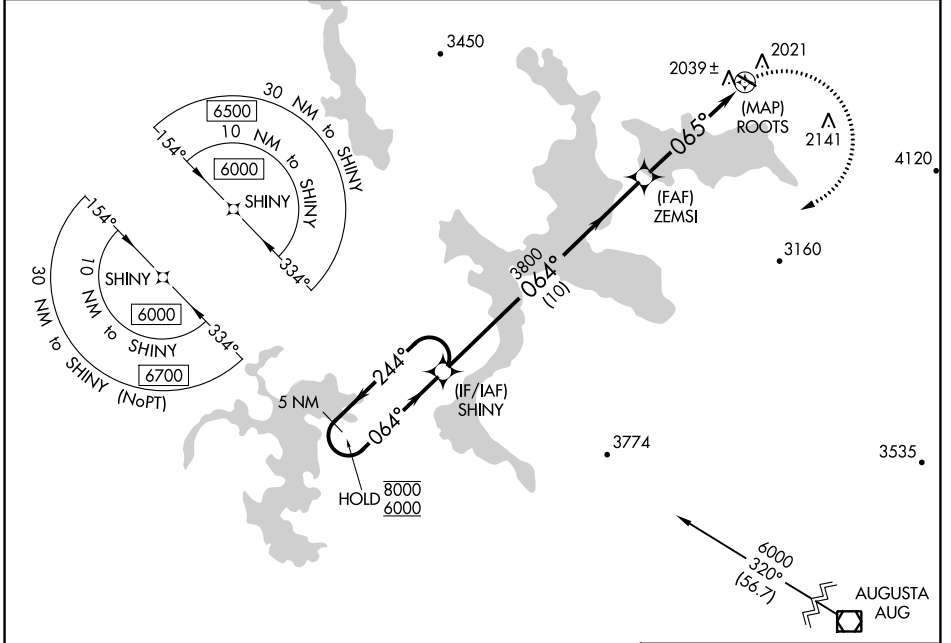

APP CRS	Rwy Idg	N/A
065°	TDZE	N/A
	Apt Elev	1821

RNAV (GPS)-D

STEPHEN A BEAN MUNI (8BØ)

RNP APCH - GPS.

Circling Rwy 32 NA at night.
 -30°C

MISSED APPROACH: Climbing right turn to 6000 direct SHINY and hold, continue climb-in-hold to 6000.

AWOS-3PT 118.0	BOSTON CENTER 124.25 290.5	UNICOM 122.8 (CTAF) Ø
--------------------------	--------------------------------------	---------------------------------

NE-1, 31 OCT 2024 to 28 NOV 2024

NE-1, 31 OCT 2024 to 28 NOV 2024

5 NM Holding Pattern	SHINY	6000	SHINY	
8000 ← 244°	→ 064°	ZEMSI	ROOTS	
6000		3800	065°	
		10 NM	4.9 NM	
CATEGORY	A	B	C	D
CIRCLING	2380-1	559 (600-1)		NA

REIL Rwys 14 and 32
 MIRL Rwy 14-32

RNAV (GPS)-D