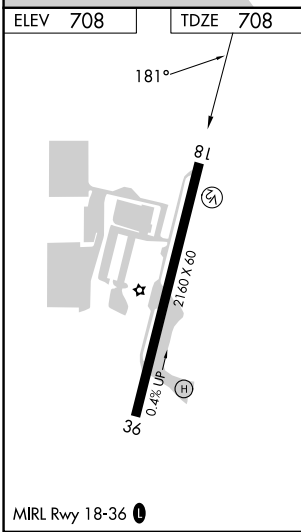

CATEGORY	A	B	C	D
S-18	1260-1	552 (600-1)		NA
CIRCLING	1260-1 552 (600-1)	1380-1 672 (700-1)		NA