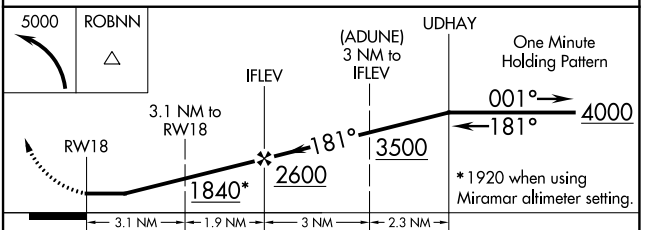

APP CRS	Rwy Idg	2160
181°	TDZE	708
	Apt Elev	708

GPS RWY 18

FALLBROOK COMMUNITY AIRPARK (L18)

⚠ Circling NA west of Rwy 18-36. When local altimeter setting not received, use Miramar MCAS (Joe Foss Fld) altimeter setting and increase all MDAs 120 feet.

⚠ MISSED APPROACH: Climbing left turn to 5000 direct ROBNN WP and hold.

AWOS-3P 118.425	SOCAL APP CON 127.3 323.0	CTAF 123.05
---------------------------	-------------------------------------	-----------------------

SW-3, 31 OCT 2024 to 28 NOV 2024

SW-3, 31 OCT 2024 to 28 NOV 2024

CATEGORY	A	B	C	D
S-18	1260-1	552 (600-1)		NA
CIRCLING	1260-1 552 (600-1)	1380-1 672 (700-1)		NA