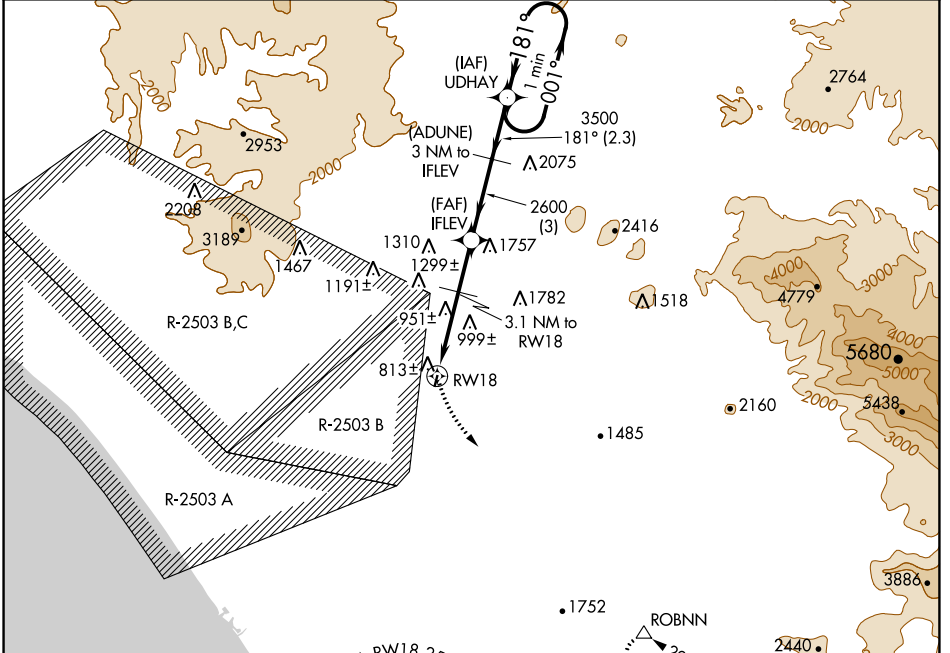

APP CRS	Rwy Idg	2160
181°	TDZE	708
	Apt Elev	708

GPS RWY 18

FALLBROOK COMMUNITY AIRPARK (L18)

⚠ Circling NA west of Rwy 18-36. When local altimeter setting not received, use Miramar MCAS (Joe Foss Fld) altimeter setting and increase all MDAs 120 feet.

⚠ MISSED APPROACH: Climbing left turn to 5000 direct ROBNN WP and hold.

AWOS-3P 118.425	SOCAL APP CON 127.3 323.0	CTAF 123.05
---------------------------	-------------------------------------	-----------------------

SW-3, 31 OCT 2024 to 28 NOV 2024

SW-3, 31 OCT 2024 to 28 NOV 2024

CATEGORY	A	B	C	D
S-18	1260-1	552 (600-1)		NA
CIRCLING	1260-1 552 (600-1)	1380-1 672 (700-1)		NA