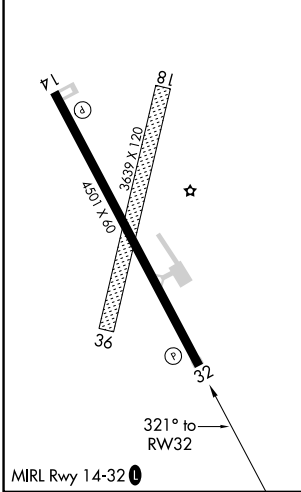

WAAS CH 82728 W32A	APP CRS 321°	Rwy Idg TDZE Apt Elev	4501 3180 3191
--	------------------------	-----------------------------	---

RNAV (GPS) RWY 32

BELLE FOURCHE MUNI (EFC)

RNP APCH.	Baro-VNAV NA. Use Ellsworth altimeter setting.	MISSED APPROACH: Climb to 3800 then climbing right turn to 7600 direct WUNKI and hold. Continue climb-in-hold to 7600.
-----------	---	--

CATEGORY	A	B	C	D
LPV DA	3553-1		373 (400-1)	NA
LNAV/VNAV DA	3558-1		378 (400-1)	NA
LNAV MDA	3660-1	480 (500-1)	3660-1 ³ / ₈ 480 (500-1 ³ / ₈)	NA
C CIRCLING	3780-1 589 (600-1)	3820-1 629 (700-1)	3820-1 ³ / ₄ 629 (700-1 ³ / ₄)	NA