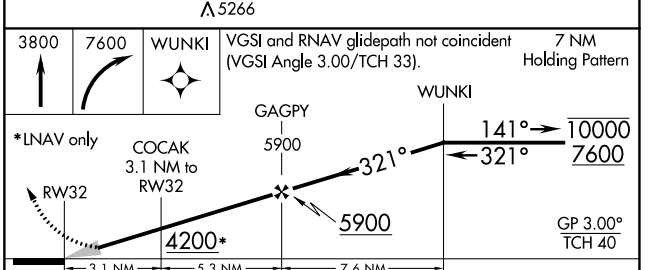

WAAS CH 82728 W32A	APP CRS 321°	Rwy Idg TDZE Apt Elev	4501 3180 3191
--	------------------------	-----------------------------	---

RNAV (GPS) RWY 32

BELLE FOURCHE MUNI (EFC)

RNP APCH.	Baro-VNAV NA. Use Ellsworth altimeter setting.	MISSED APPROACH: Climb to 3800 then climbing right turn to 7600 direct WUNKI and hold. Continue climb-in-hold to 7600.
-----------	---	--

DENVER CENTER 127.95 338.2	AUNICOM 122.8 (CTAF) 0
--------------------------------------	----------------------------------

NC-1, 31 OCT 2024 to 28 NOV 2024

NC-1, 31 OCT 2024 to 28 NOV 2024

ELEV 3191	TDZE 3180
-----------	-----------