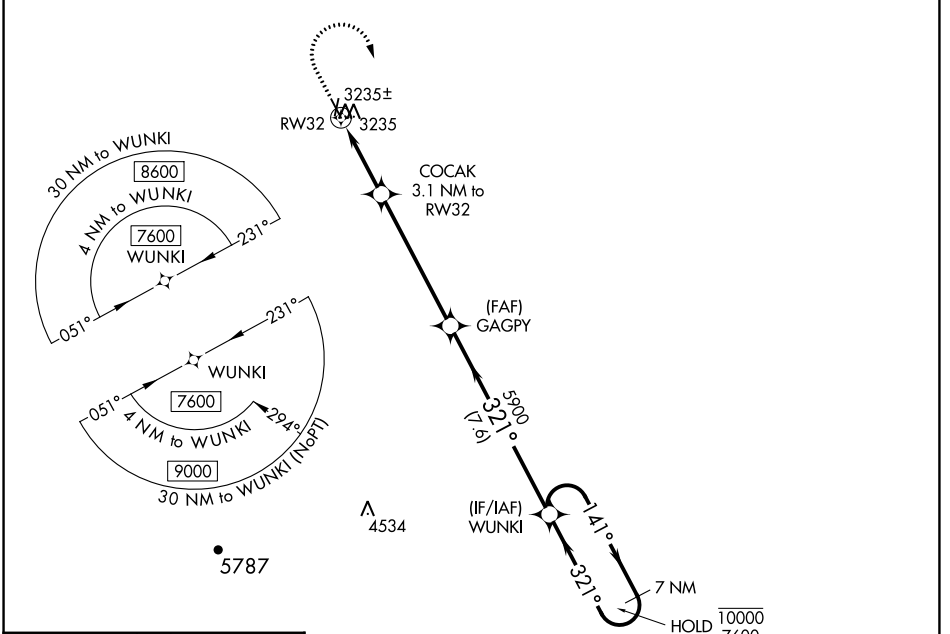

WAAS CH 82728 W32A	APP CRS 321°	Rwy Idg TDZE Apt Elev	4501 3180 3191
--	------------------------	-----------------------------	---

RNAV (GPS) RWY 32

BELLE FOURCHE MUNI (EFC)

RNP APCH.	Baro-VNAV NA. Use Ellsworth altimeter setting.	MISSED APPROACH: Climb to 3800 then climbing right turn to 7600 direct WUNKI and hold. Continue climb-in-hold to 7600.
-----------	---	--

DENVER CENTER 127.95 338.2	AUNICOM 122.8 (CTAF) 0
--------------------------------------	----------------------------------

NC-1, 31 OCT 2024 to 28 NOV 2024

NC-1, 31 OCT 2024 to 28 NOV 2024

ELEV 3191	TDZE 3180
-----------	-----------

CATEGORY	A	B	C	D
LPV DA	3553-1		373 (400-1)	NA
LNAV/VNAV DA	3558-1		378 (400-1)	NA
LNAV MDA	3660-1	480 (500-1)	3660-1 ³ / ₈ 480 (500-1 ³ / ₈)	NA
C CIRCLING	3780-1 589 (600-1)	3820-1 629 (700-1)	3820-1 ³ / ₄ 629 (700-1 ³ / ₄)	NA