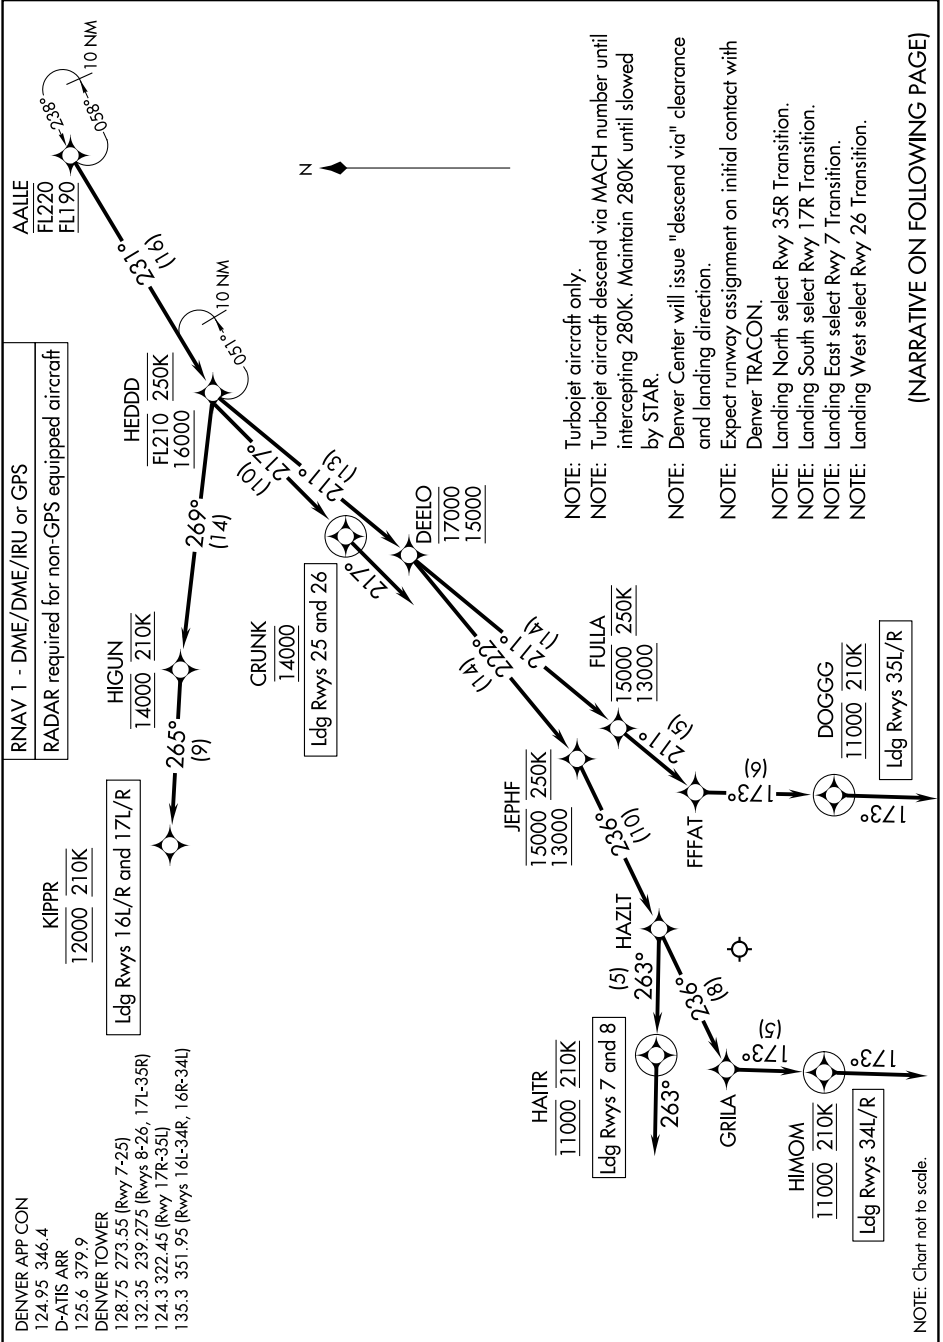

# AALLE THREE ARRIVAL(RNAV) Arrival Routes

SW-1, 31 OCT 2024 to 28 NOV 2024

SW-1, 31 OCT 2024 to 28 NOV 2024