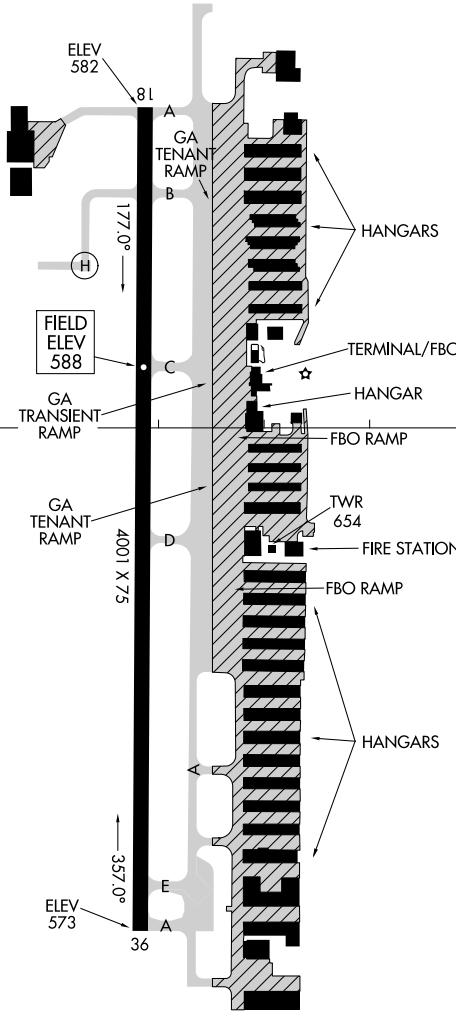

# AIRPORT DIAGRAM

AL-9209 (FAA)

GRAND PRAIRIE MUNI (GPM)

GRAND PRAIRIE, TX

AWOS-3P  
 118.475  
 GRAND PRAIRIE TOWER ★  
 128.55  
 GND CON  
 121.15

SC-2, 31 OCT 2024 to 28 NOV 2024

SC-2, 31 OCT 2024 to 28 NOV 2024

32°42.0'N

△ 745±

RWY 18-36  
S-30

32°41.5'N

CAUTION: BE ALERT TO RUNWAY CROSSING CLEARANCES.  
READBACK OF ALL RUNWAY HOLDING INSTRUCTIONS IS REQUIRED.

97°03.0'W

97°02.5'W