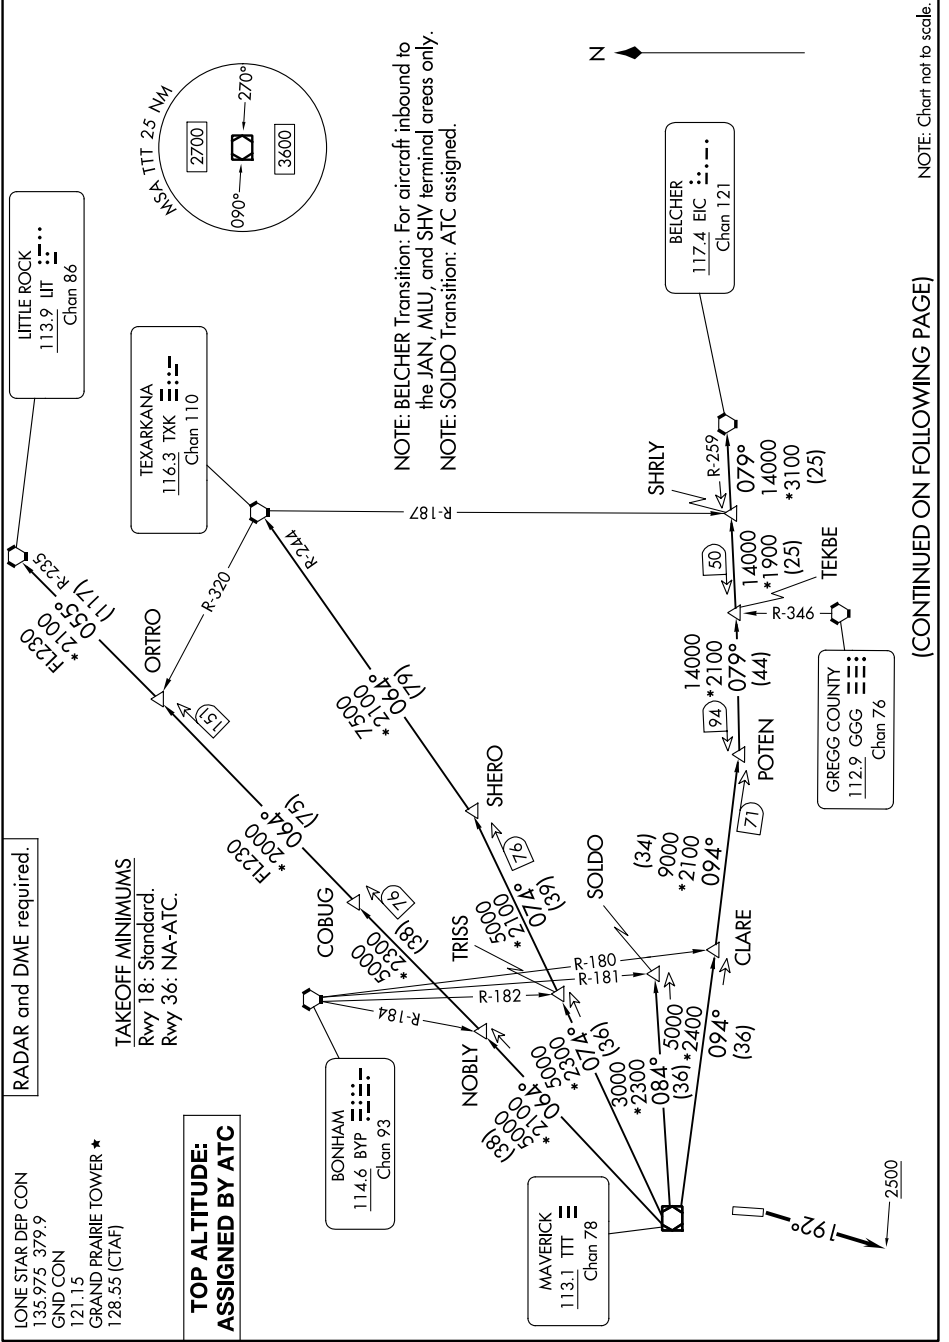

DALLAS THREE DEPARTURE

GRAND PRAIRIE, TEXAS

SC-2, 31 OCT 2024 to 28 NOV 2024

(CONTINUED ON FOLLOWING PAGE)

SC-2, 31 OCT 2024 to 28 NOV 2024

DALLAS THREE DEPARTURE

GRAND PRAIRIE, TEXAS

GRAND PRAIRIE MUNI (GPM)