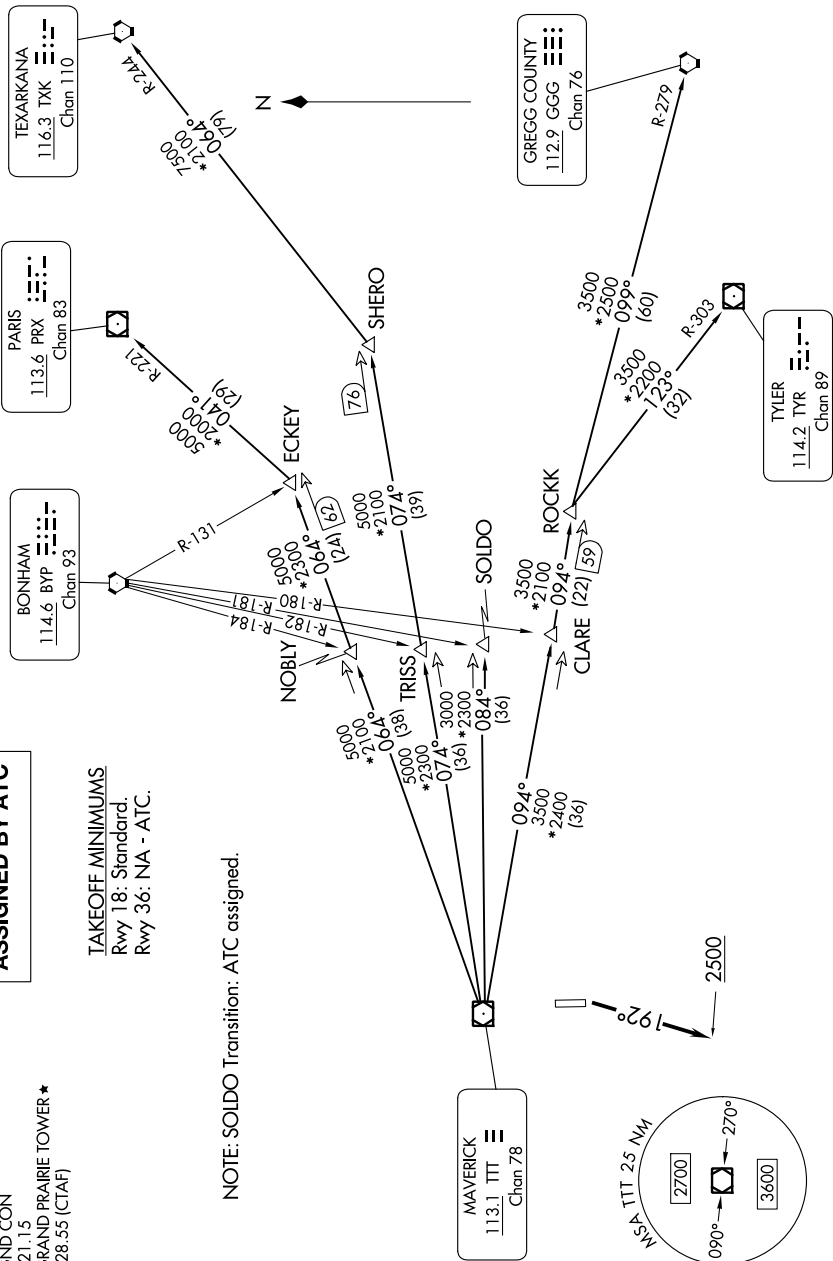

GARLAND FIVE DEPARTURE

SC-2, 31 OCT 2024 to 28 NOV 2024

LONE STAR DEP CON
135.975 379.9
GND CON
121.15
GRAND PRAIRIE TOWER ★
128.55 (CTAF)

**TOP ALTITUDE:
ASSIGNED BY ATC**

TAKEOFF MINIMUMS
Rwy 18: Standard.
Rwy 36: NA - ATC.

RADAR and DME required.

(CONTINUED ON FOLLOWING PAGE)

SC-2, 31 OCT 2024 to 28 NOV 2024

GARLAND FIVE DEPARTURE

NOTE: Chart not to scale.