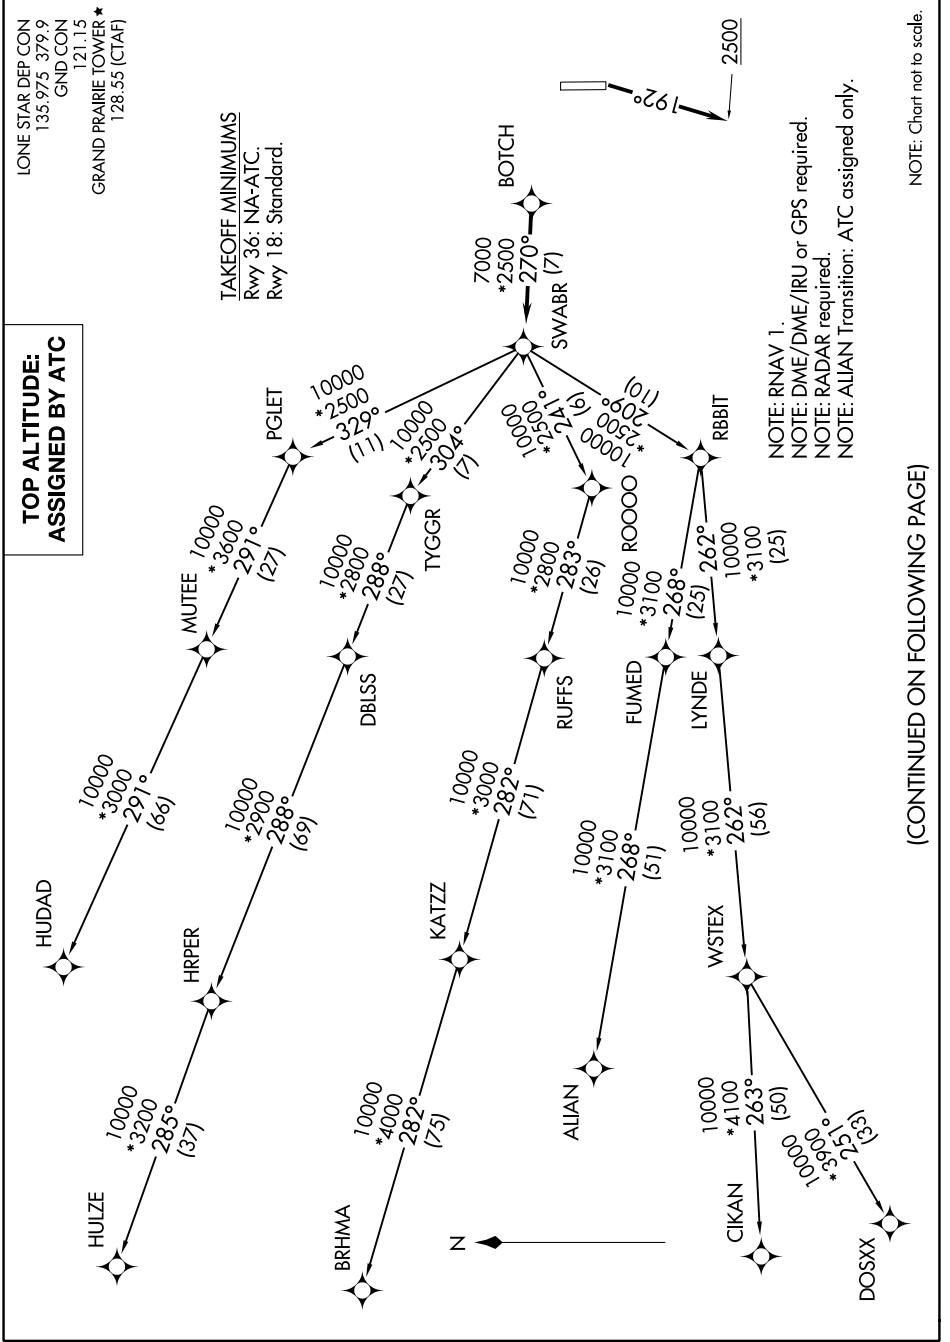

SWABR ONE DEPARTURE (RNAV)

SC-2, 31 OCT 2024 to 28 NOV 2024

SWABR ONE DEPARTURE (RNAV)

(CONTINUED ON FOLLOWING PAGE)

SC-2, 31 OCT 2024 to 28 NOV 2024