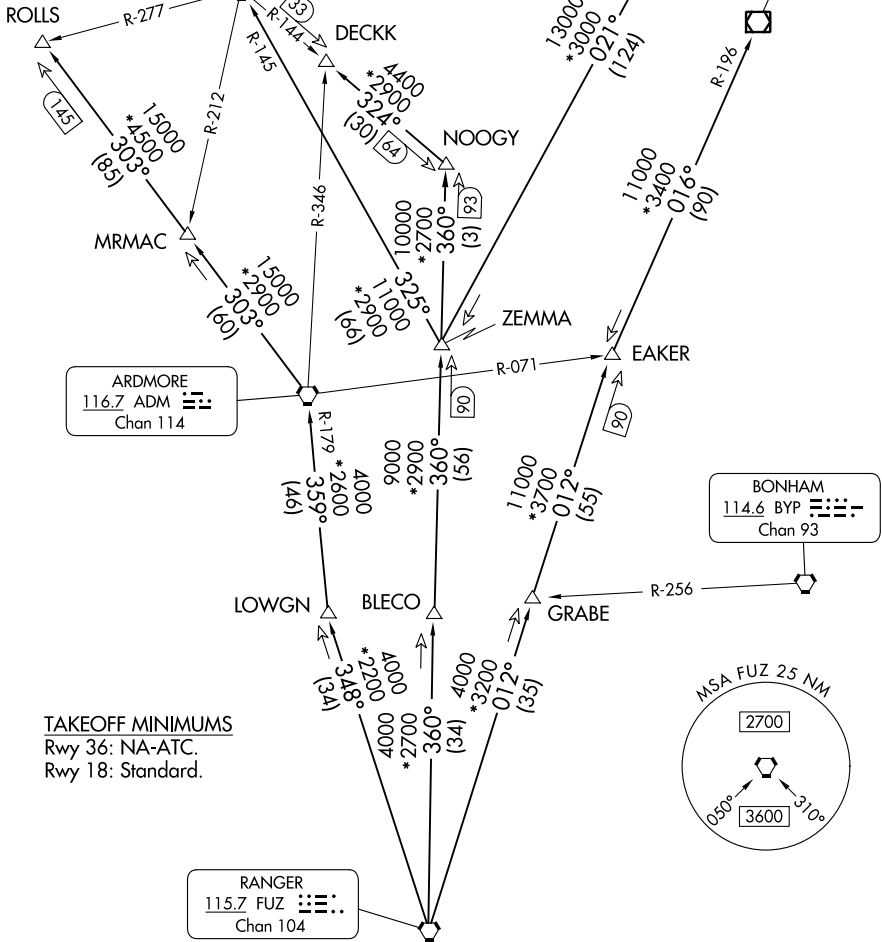

TEXOMA FIVE DEPARTURE

GRAND PRAIRIE, TEXAS

LONE STAR DEP CON
 135.975 379.9
 GND CON
 121.15
 GRAND PRAIRIE TOWER★
 128.55 (CTAF)

**TOP ALTITUDE:
 ASSIGNED BY ATC**

TULSA
 114.4 TUL
 Chan 91

RADAR and DME required.

WILL ROGERS
 114.1 IRW
 Chan 88

OKMULGEE
 114.9 OKM
 Chan 96

ARDMORE
 116.7 ADM
 Chan 114

BONHAM
 114.6 BYP
 Chan 93

RANGER
 115.7 FUZ
 Chan 104

TAKEOFF MINIMUMS
 Rwy 36: NA-ATC.
 Rwy 18: Standard.

SC-2, 31 OCT 2024 to 28 NOV 2024

SC-2, 31 OCT 2024 to 28 NOV 2024

(CONTINUED ON FOLLOWING PAGE)

NOTE: Chart not to scale.

TEXOMA FIVE DEPARTURE