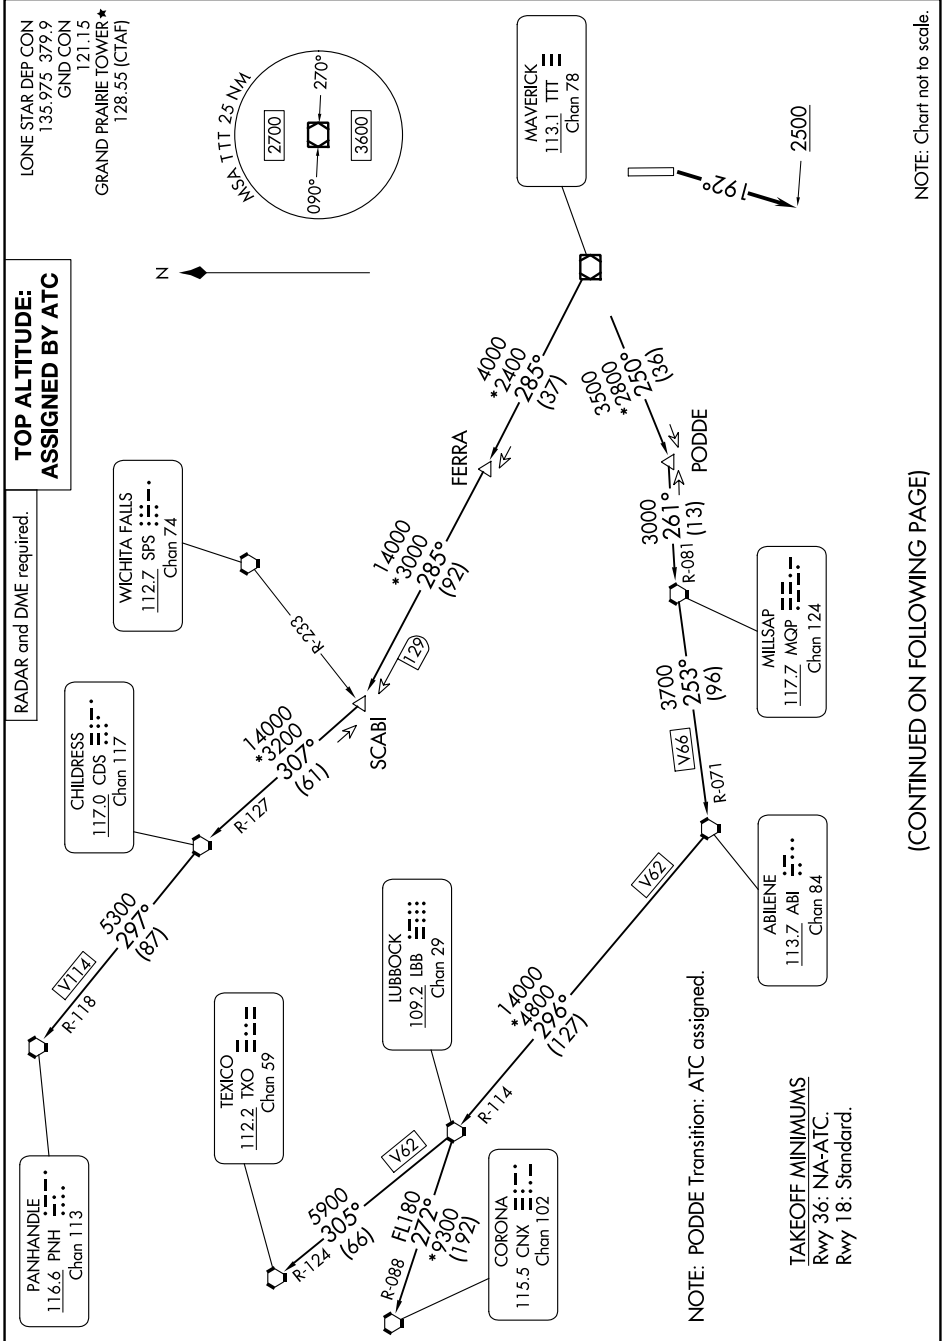

# WORTH ONE DEPARTURE

GRAND PRAIRIE, TEXAS

SC-2, 31 OCT 2024 to 28 NOV 2024

# WORTH ONE DEPARTURE

SC-2, 31 OCT 2024 to 28 NOV 2024