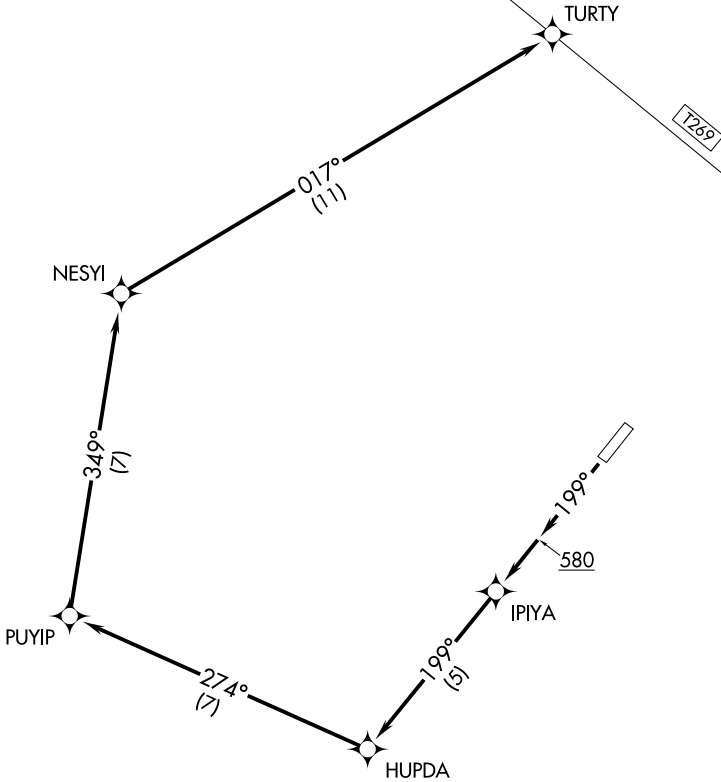

(TURTY4.TURTY) 18032

TURTY FOUR DEPARTURE (RNAV)

AL-9230 (FAA)

KLAWOCK (AKW)(PAKW)
KLAWOCK, ALASKA

ASOS
135.45
ANCHORAGE CENTER
118.5 284.6
CTAF
120.9

**TOP ALTITUDE:
ASSIGNED BY ATC**

NOTE: RNAV 1.

NOTE: GPS required.

TAKEOFF MINIMUMS

Rwy 2: NA- Obstacles.

Rwy 20: Standard with a minimum climb of 427' per NM to 2500.

NOTE: Chart not to scale.

DEPARTURE ROUTE DESCRIPTION

TAKEOFF RUNWAY 20: Climb heading 199° to 580, then climb to 6000 direct IPIYA and on depicted route to TURTY, thence

. . . . maintain ATC assigned altitude. Expect clearance to filed altitude 10 minutes after departure.

TURTY FOUR DEPARTURE (RNAV)

(TURTY4.TURTY) 01FEB18

KLAWOCK, ALASKA
KLAWOCK (AKW)(PAKW)

AK, 31 OCT 2024 to 26 DEC 2024