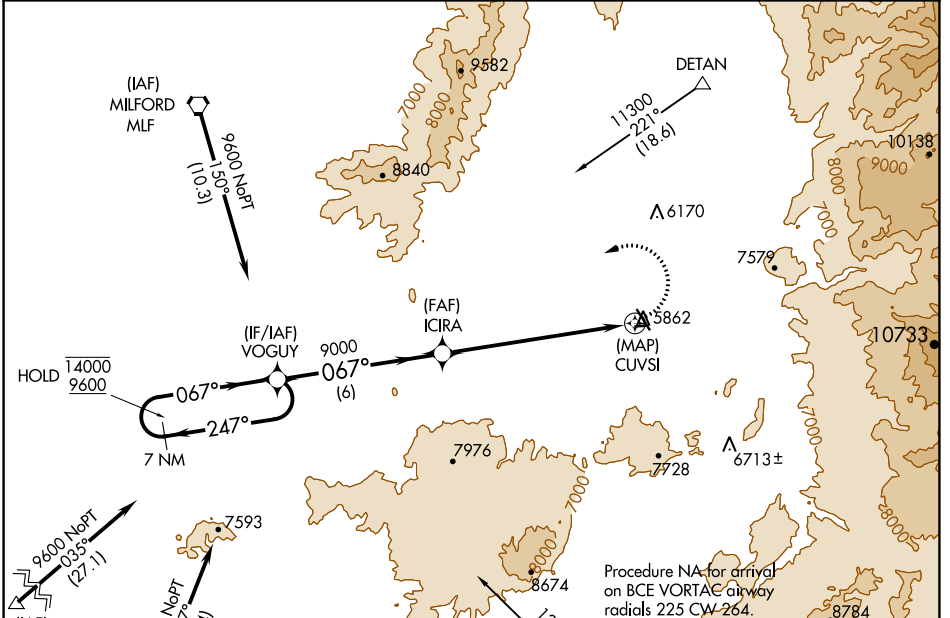

APP CRS 067°	Rwy Idg TDZE Apt Elev	N/A N/A 5863
------------------------	-----------------------------	---

RNAV (GPS)-A

BEAVER MUNI (U52)

RNP APCH.

▽ **▲** Circling Rwy 7, 25, 31 NA at night. Circling NA for Cat C southwest of Rwy 13-31.

MISSED APPROACH: Climbing left turn to 9600 direct VOGUY and hold.

AWOS-3PT 119.925	SALT LAKE CITY CENTER 125.575 379.275	CTAF 122.9
----------------------------	---	----------------------

CATEGORY	A	B	C	D
CIRCLING	7080-1¼ 1217 (1300-1¼)	7080-1½ 1217 (1300-1½)	7580-3 1717 (1800-3)	NA

SW-4, 31 OCT 2024 to 28 NOV 2024

SW-4, 31 OCT 2024 to 28 NOV 2024

ELEV 5863

MIRL Rwy 13-31
REIL Rwy 13 and 31