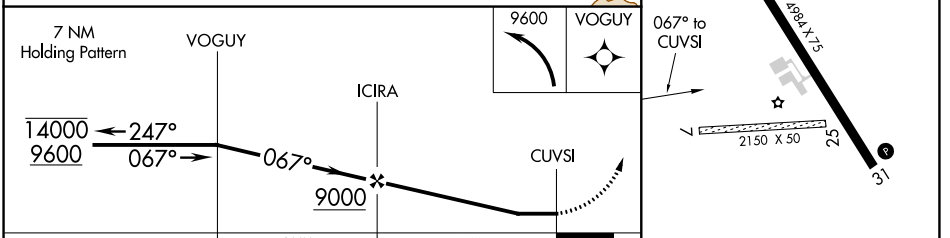

APP CRS 067°	Rwy Idg TDZE Apt Elev	N/A N/A 5863
------------------------	-----------------------------	---

RNAV (GPS)-A

BEAVER MUNI (U52)

RNP APCH.

▽ **▲** Circling Rwy 7, 25, 31 NA at night. Circling NA for Cat C southwest of Rwy 13-31.

MISSED APPROACH: Climbing left turn to 9600 direct VOGUY and hold.

AWOS-3PT 119.925	SALT LAKE CITY CENTER 125.575 379.275	CTAF 122.9
----------------------------	---	----------------------

CATEGORY	A	B	C	D
CIRCLING	7080-1¼ 1217 (1300-1¼)	7080-1½ 1217 (1300-1½)	7580-3 1717 (1800-3)	NA