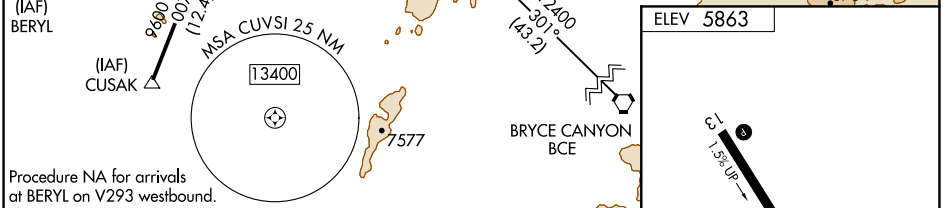

APP CRS 067°	Rwy Idg TDZE Apt Elev	N/A N/A 5863
------------------------	-----------------------------	---

RNAV (GPS)-A

BEAVER MUNI (U52)

RNP APCH.

▽ **▲** Circling Rwy 7, 25, 31 NA at night. Circling NA for Cat C southwest of Rwy 13-31.

MISSED APPROACH: Climbing left turn to 9600 direct VOGUY and hold.

AWOS-3PT 119.925	SALT LAKE CITY CENTER 125.575 379.275	CTAF 122.9
----------------------------	---	----------------------

CATEGORY	A	B	C	D
CIRCLING	7080-1¼ 1217 (1300-1¼)	7080-1½ 1217 (1300-1½)	7580-3 1717 (1800-3)	NA