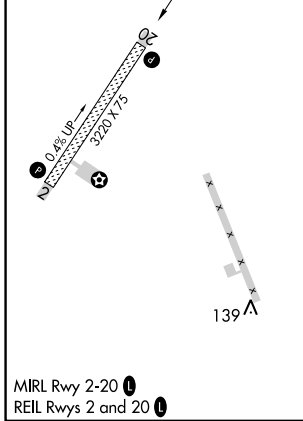

APP CRS	Rwy Idg	3220
204°	TDZE	61
	Apt Elev	61

RNAV (GPS) RWY 20

CHEVAK (VAK)(PAVA)

RNP APCH.
 For uncompensated Baro-VNAV systems, LNAV/VNAV NA below -20°C or above 54°C.

MISSED APPROACH: Climb to 500. Then climbing left turn to 3000 direct PEYKI and hold.

AWOS-3P 120.625	ANCHORAGE CENTER 124.5	UNICOM 122.8	CTAF 123.0
---------------------------	----------------------------------	------------------------	----------------------

ELEV 61	TDZE 61
---------	---------