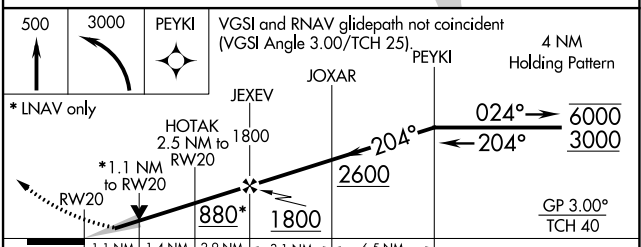

APP CRS	Rwy Idg	3220
204°	TDZE	61
	Apt Elev	61

RNAV (GPS) RWY 20

CHEVAK (VAK)(PAVA)

RNP APCH.
 For uncompensated Baro-VNAV systems, LNAV/VNAV NA below -20°C or above 54°C.

MISSED APPROACH: Climb to 500. Then climbing left turn to 3000 direct PEYKI and hold.

AWOS-3P 120.625	ANCHORAGE CENTER 124.5	UNICOM 122.8	CTAF 123.0
---------------------------	----------------------------------	------------------------	----------------------

ELEV 61	TDZE 61
---------	---------