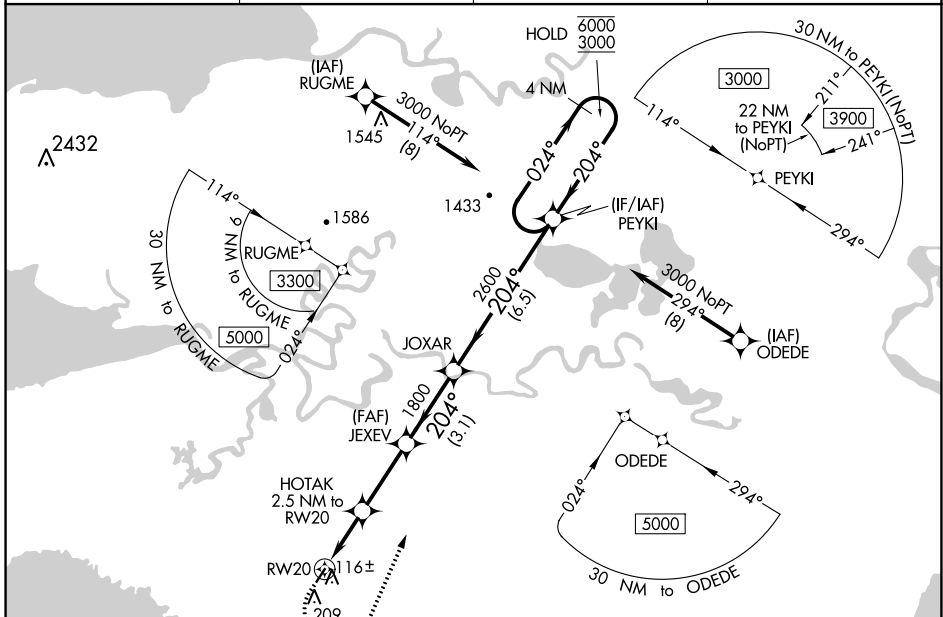

APP CRS	Rwy Idg	3220
204°	TDZE	61
	Apt Elev	61

RNAV (GPS) RWY 20

CHEVAK (VAK)(PAVA)

RNP APCH.
 For uncompensated Baro-VNAV systems, LNAV/VNAV NA below -20°C or above 54°C.

MISSED APPROACH: Climb to 500. Then climbing left turn to 3000 direct PEYKI and hold.

AWOS-3P 120.625	ANCHORAGE CENTER 124.5	UNICOM 122.8	CTAF 123.0
---------------------------	----------------------------------	------------------------	----------------------

ELEV 61	TDZE 61
---------	---------

CATEGORY	A	B	C	D
LNAV/VNAV DA		311-1	250 (300-1)	
LNAV MDA		420-1	359 (400-1)	
<input checked="" type="checkbox"/> CIRCLING	520-1	459 (500-1)	520-1½ 459 (500-1½)	700-2 639 (700-2)

AK, 31 OCT 2024 to 26 DEC 2024