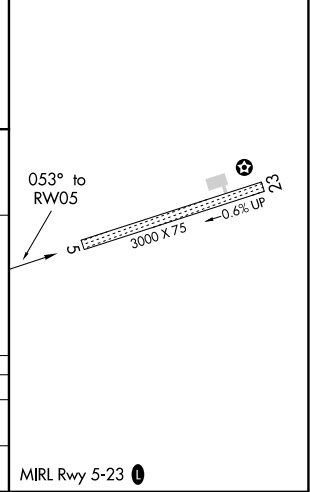

CATEGORY	A	B	C	D
LNVA MDA	460-1	370 (400-1)		NA
CIRCLING	580-1 490 (500-1)	660-1 570 (600-1)		NA