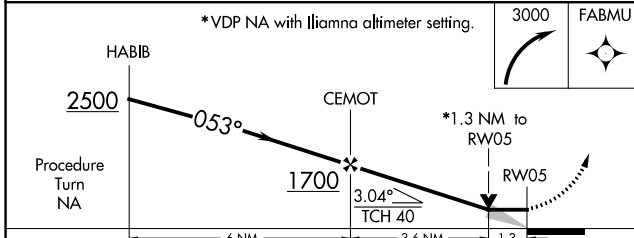

APP CRS 053°	Rwy Idg 3000
	TDZE 90
	Apt Elev 90

RNAV (GPS) RWY 5

IGIUGIG (IGG)(PAIG)

RNP APCH-GPS.	MISSED APPROACH: Climbing right turn to 3000 direct FABMU and hold.
<p>▼ If local altimeter setting not received, use Iliamna altimeter setting and increase all MDAs 120 feet.</p> <p>▲</p>	

AWOS-3P 119.925	ANCHORAGE CENTER 118.8	CTAF 122.8
---------------------------	----------------------------------	----------------------

AK, 31 OCT 2024 to 26 DEC 2024

AK, 31 OCT 2024 to 26 DEC 2024

ELEV 90	TDZE 90
---------	---------