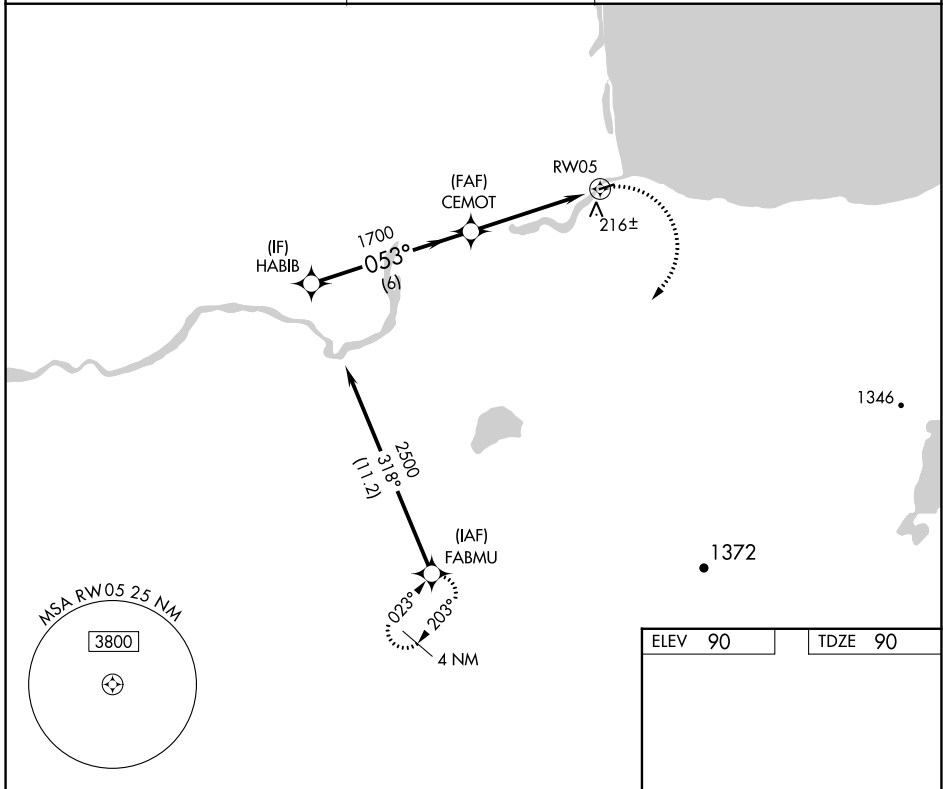

APP CRS 053°	Rwy Idg 3000
	TDZE 90
	Apt Elev 90

RNAV (GPS) RWY 5

IGIUGIG (IGG)(PAIG)

RNP APCH-GPS.	MISSED APPROACH: Climbing right turn to 3000 direct FABMU and hold.
<p>▼ If local altimeter setting not received, use Iliamna altimeter setting and increase all MDAs 120 feet.</p> <p>▲</p>	

AWOS-3P 119.925	ANCHORAGE CENTER 118.8	CTAF 122.8
---------------------------	----------------------------------	----------------------

AK, 31 OCT 2024 to 26 DEC 2024

AK, 31 OCT 2024 to 26 DEC 2024

ELEV 90	TDZE 90
---------	---------

CATEGORY	A	B	C	D
LNVA MDA	460-1	370 (400-1)		NA
CIRCLING	580-1 490 (500-1)	660-1 570 (600-1)		NA